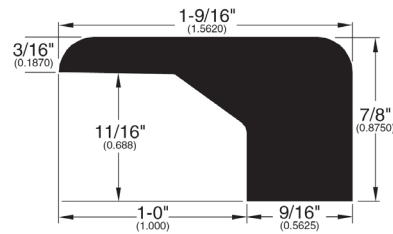

1/2" Flooring Profiles

Quarter Round (001)

T-Mold (002)

Base Shoe (024)

Threshold (011)

Square Nose (027)

Reducer (710)

Reducer Overlap (748)