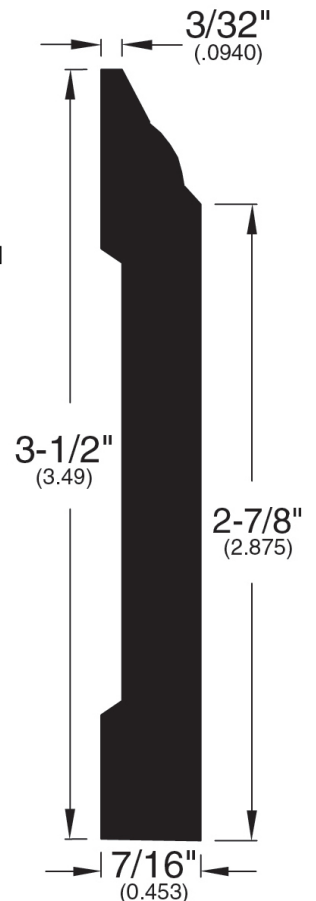

1/2" Flooring Profiles

Quarter Round (001)

T-Mold (002)

Base Shoe (024)

Threshold (011)

Square Nose (027)

Reducer (710)

Reducer Overlap (748)

Stair Nose Overlap (745)

Wall Base (003)

1/2" Flooring Profiles

Stair Nose (712)

Square Stair Nose (713)

Stair Nose (750)

Square Stair Nose (714)

Sq Stair Nose (751)