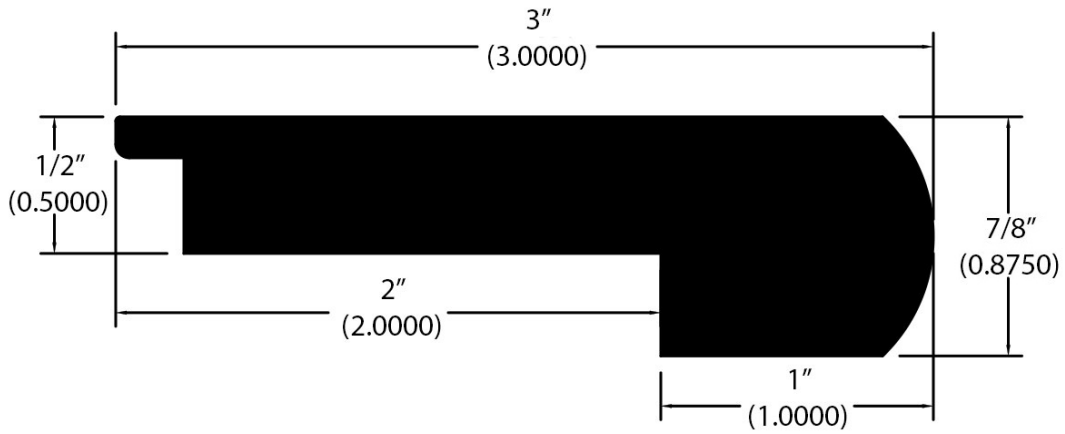

1/2" Flooring Profiles

Stair Nose (712)