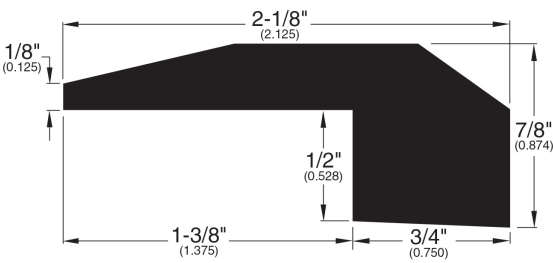

1/2" Flooring Profiles

Quarter Round (001)

T-Mold (002)

Base Shoe (024)

Threshold (011)

Square Nose (027)

Reducer (710)

Reducer Overlap (748)