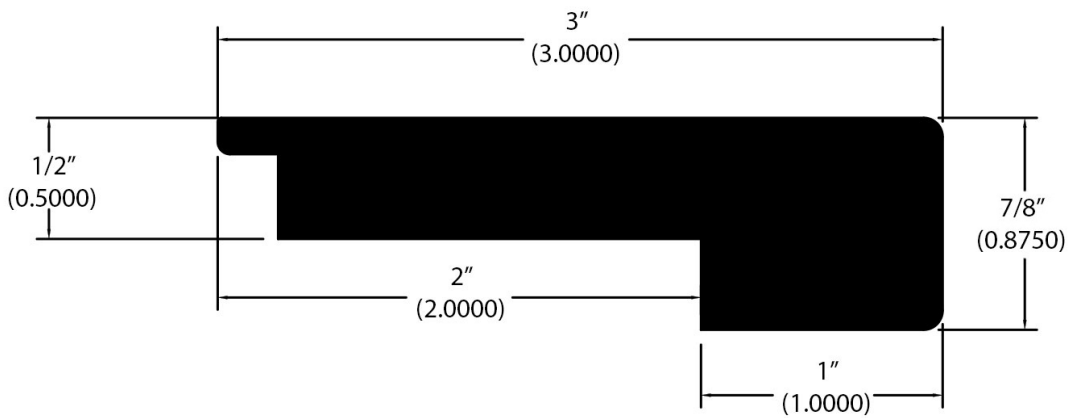

1/2" Flooring Profiles

Quarter Round (001)

T-Mold (002)

Base Shoe (024)

Threshold (011)

Square Nose (027)

Reducer (710)

Reducer Overlap (748)

Stair Nose Overlap (745)

Wall Base (003)

1/2" Flooring Profiles

Stair Nose (712)

Square Stair Nose (713)

Stair Nose (750)

Square Stair Nose (714)

Sq Stair Nose (751)