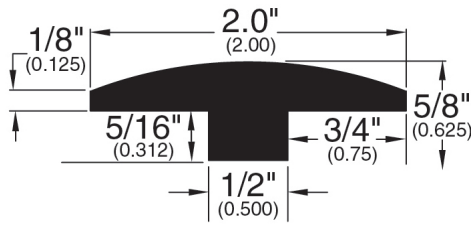

1/2" Flooring Profiles

Quarter Round (001)

T-Mold (002)

Base Shoe (024)

Threshold (011)

Square Nose (027)

Reducer (710)

Reducer Overlap (748)