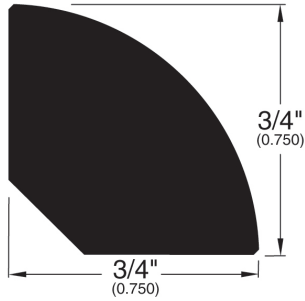

1/2" Flooring Profiles

Quarter Round (001)

T-Mold (002)

Base Shoe (024)

Threshold (011)

Square Nose (027)

Reducer (710)

Reducer Overlap (748)