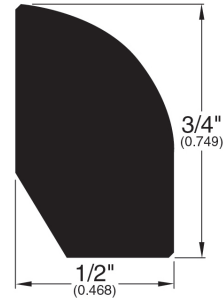

1/2" Flooring Profiles

Quarter Round (001)

T-Mold (002)

Base Shoe (024)

Threshold (011)

Square Nose (027)

Reducer (710)

Reducer Overlap (748)