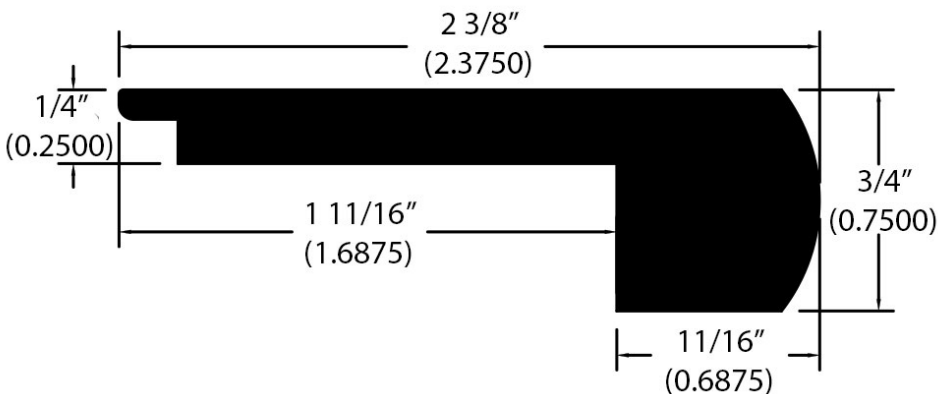

Stair Nose (723)