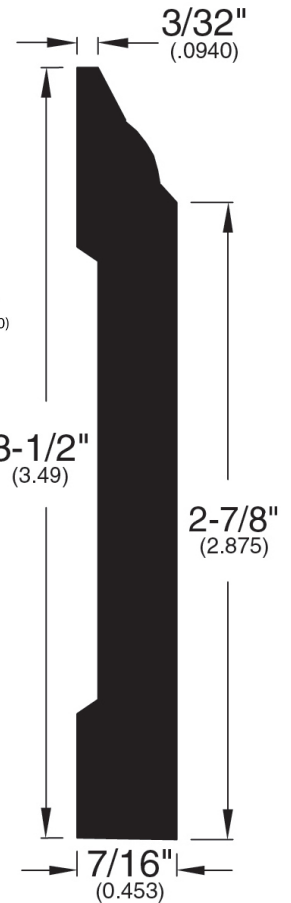

## 1/4" Flooring Profiles

Quarter Round (001)

T-Mold (002)

Base Shoe (024)

Stair Nose Overlap (744)

Square Nose (043)

Reducer Overlap (747)

Threshold (008)

Square Stair Nose (724)

Wall Base (003)

Reducer (722)

Stair Nose (723)