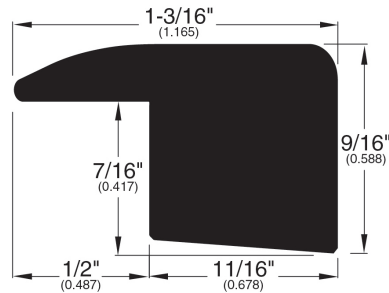

## 1/4" Flooring Profiles

Quarter Round (001)

T-Mold (002)

Base Shoe (024)

Stair Nose Overlap (744)

Square Nose (043)

Reducer Overlap (747)

Threshold (008)