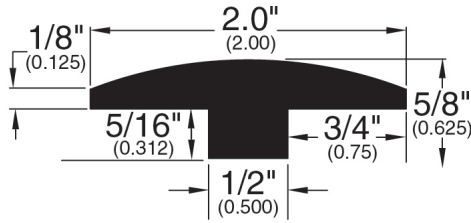

## 1/4" Flooring Profiles

Quarter Round (001)

T-Mold (002)

Base Shoe (024)

Stair Nose Overlap (744)

Square Nose (043)

Reducer Overlap (747)

Threshold (008)