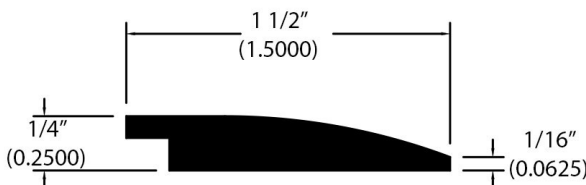

Reducer (722)