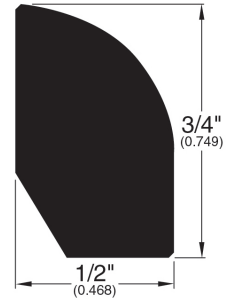

## 1/4" Flooring Profiles

Quarter Round (001)

T-Mold (002)

Base Shoe (024)

Stair Nose Overlap (744)

Square Nose (043)

Reducer Overlap (747)

Threshold (008)