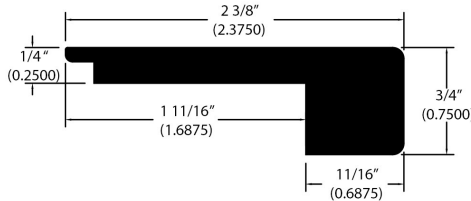

## 1/4" Flooring Profiles

Quarter Round (001)

T-Mold (002)

Base Shoe (024)

Stair Nose Overlap (744)

Square Nose (043)

Reducer Overlap (747)

Threshold (008)