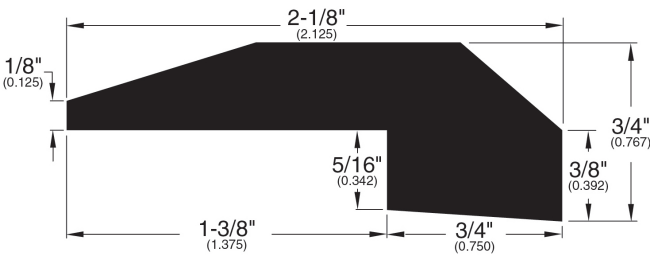

## 1/4" Flooring Profiles

Quarter Round (001)

T-Mold (002)

Base Shoe (024)

Stair Nose Overlap (744)

Square Nose (043)

Reducer Overlap (747)

Threshold (008)