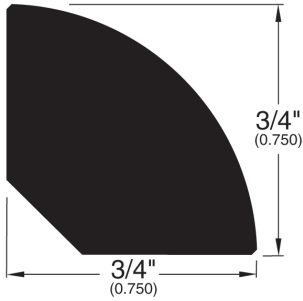

## 1/4" Flooring Profiles

Quarter Round (001)

T-Mold (002)

Base Shoe (024)

Stair Nose Overlap (744)

Square Nose (043)

Reducer Overlap (747)

Threshold (008)