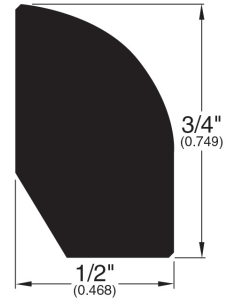

11/16" Flooring Profiles

Quarter Round (001)

T-Mold (002)

Base Shoe (024)

**Stair Nose
Adjustable (058)**

Threshold (011)

Reducer (080)

Stair Nose (081)