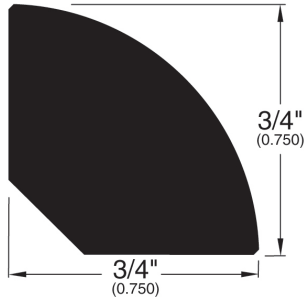

11/16" Flooring Profiles

Quarter Round (001)

T-Mold (002)

Base Shoe (024)

**Stair Nose
Adjustable (058)**

Threshold (011)

Reducer (080)

Stair Nose (081)