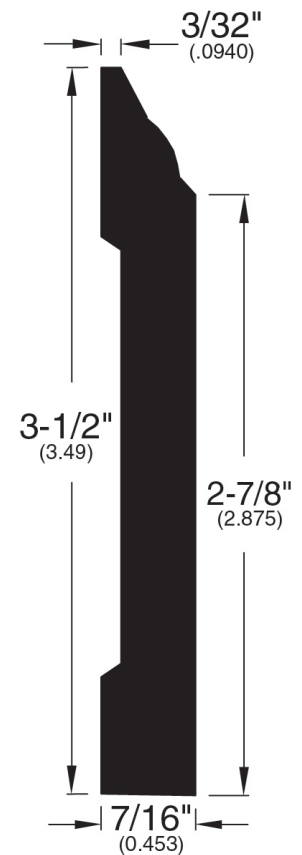

11/16" Flooring Profiles

Quarter Round (001)

T-Mold (002)

Base Shoe (024)

**Stair Nose
Adjustable (058)**

Threshold (011)

Reducer (080)

Stair Nose (081)