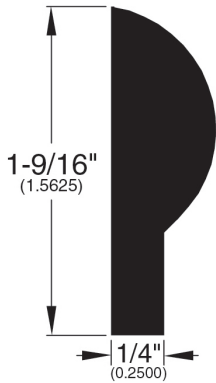

11/16" Flooring Profiles

Quarter Round (001)

T-Mold (002)

Base Shoe (024)

**Stair Nose
Adjustable (058)**

Threshold (011)

Reducer (080)

Stair Nose (081)