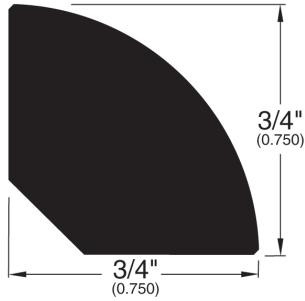

# 11/16" Flooring Profiles

**Quarter Round (001)**

**T-Mold (002)**

**Base Shoe (024)**

**Stair Nose Adjustable (058)**

**Threshold (011)**

**Reducer (080)**

**Stair Nose (081)**