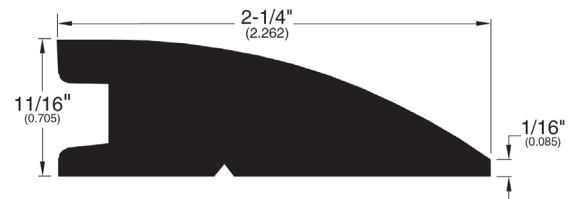

# 11/16" Flooring Profiles

**Quarter Round (001)**

**T-Mold (002)**

**Base Shoe (024)**

**Stair Nose Adjustable (058)**

**Threshold (011)**

**Reducer (080)**

**Stair Nose (081)**