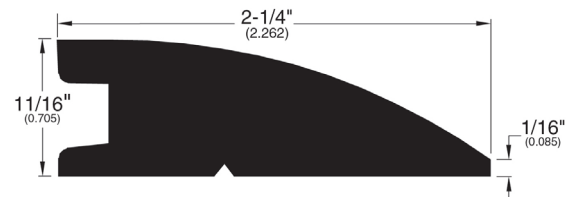

11/16" Flooring Profiles

Quarter Round (001)

T-Mold (002)

Base Shoe (024)

**Stair Nose
Adjustable (058)**

Threshold (011)

Reducer (080)

Stair Nose (081)