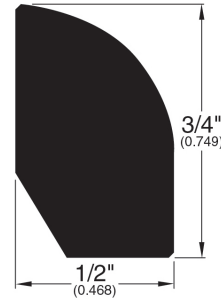

# 11/16" Flooring Profiles

**Quarter Round (001)**

**T-Mold (002)**

**Base Shoe (024)**

**Stair Nose Adjustable (058)**

**Threshold (011)**

**Reducer (080)**

**Stair Nose (081)**