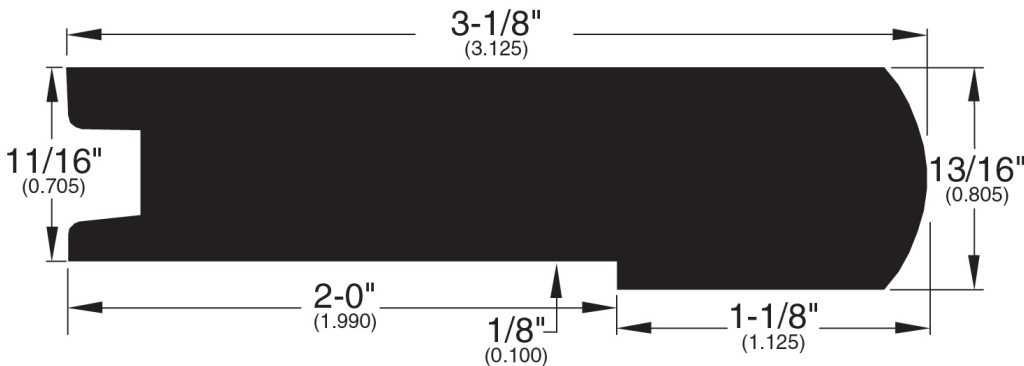

# 11/16" Flooring Profiles

**Quarter Round (001)**

**T-Mold (002)**

**Base Shoe (024)**

**Stair Nose Adjustable (058)**

**Threshold (011)**

**Reducer (080)**

**Stair Nose (081)**