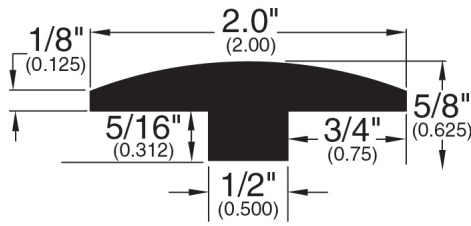

11/16" Flooring Profiles

Quarter Round (001)

T-Mold (002)

Base Shoe (024)

**Stair Nose
Adjustable (058)**

Threshold (011)

Reducer (080)

Stair Nose (081)