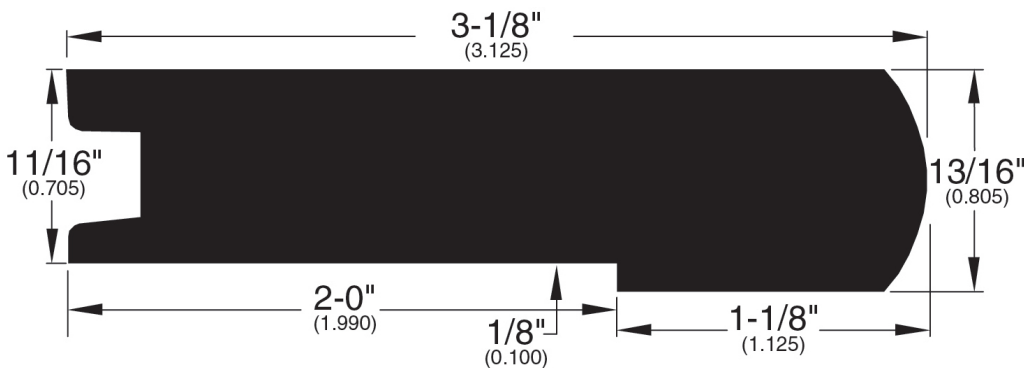

11/16" Flooring Profiles

Quarter Round (001)

T-Mold (002)

Base Shoe (024)

**Stair Nose
Adjustable (058)**

Threshold (011)

Reducer (080)

Stair Nose (081)