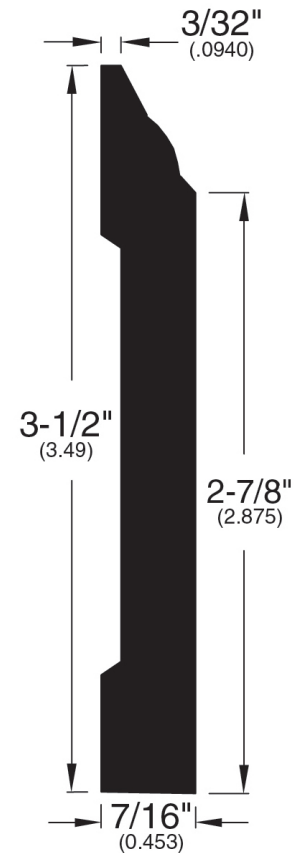

# 11/16" Flooring Profiles

**Quarter Round (001)**

**T-Mold (002)**

**Base Shoe (024)**

**Stair Nose Adjustable (058)**

**Threshold (011)**

**Reducer (080)**

**Stair Nose (081)**