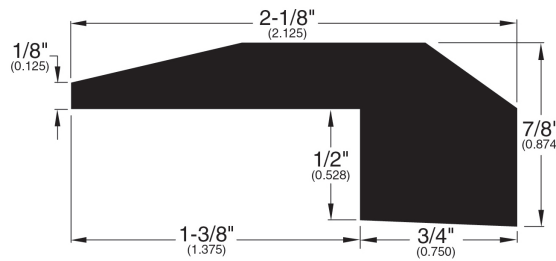

# 11/16" Flooring Profiles

**Quarter Round (001)**

**T-Mold (002)**

**Base Shoe (024)**

**Stair Nose Adjustable (058)**

**Threshold (011)**

**Reducer (080)**

**Stair Nose (081)**