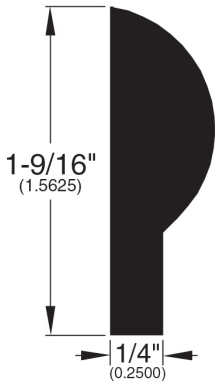

# 11/16" Flooring Profiles

**Quarter Round (001)**

**T-Mold (002)**

**Base Shoe (024)**

**Stair Nose Adjustable (058)**

**Threshold (011)**

**Reducer (080)**

**Stair Nose (081)**