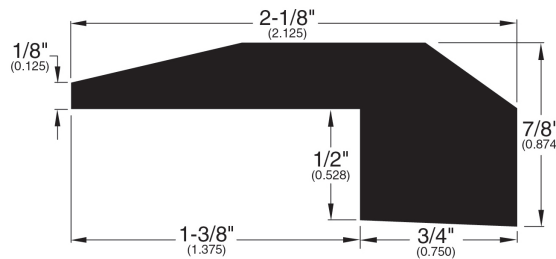

11/16" Flooring Profiles

Quarter Round (001)

T-Mold (002)

Base Shoe (024)

**Stair Nose
Adjustable (058)**

Threshold (011)

Reducer (080)

Stair Nose (081)