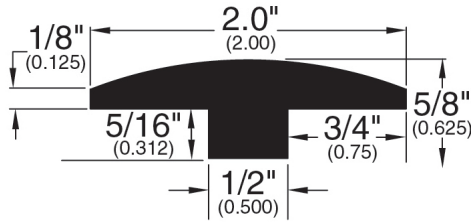

# 11/16" Flooring Profiles

**Quarter Round (001)**

**T-Mold (002)**

**Base Shoe (024)**

**Stair Nose Adjustable (058)**

**Threshold (011)**

**Reducer (080)**

**Stair Nose (081)**