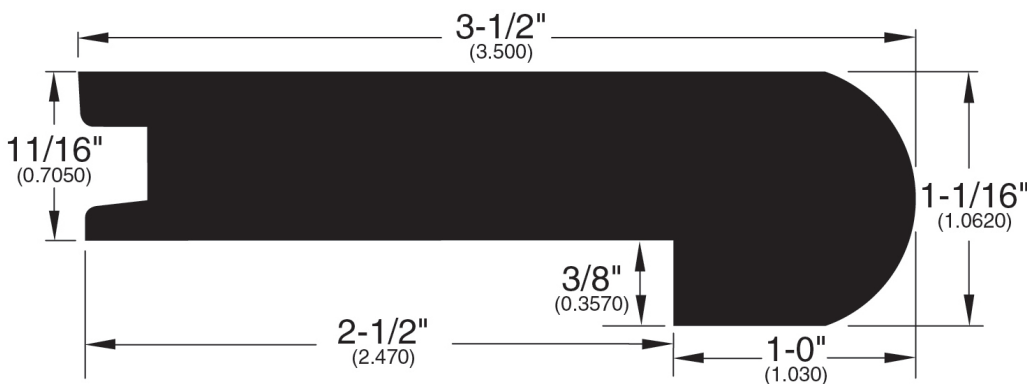

Stair Nose (761)