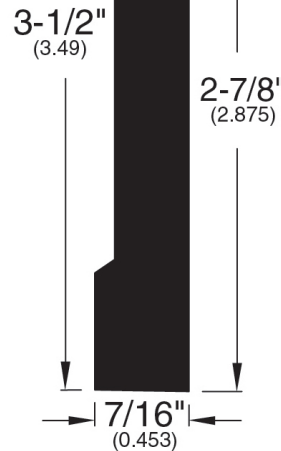

Wall Base (003)