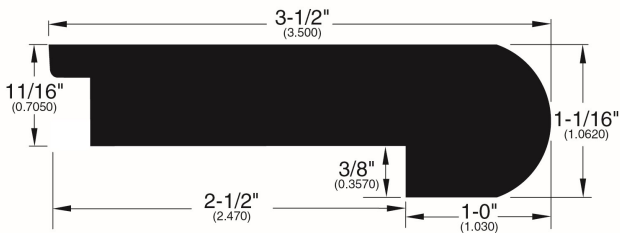

11/16" Flooring Profiles

Reducer (780)

T-Mold (002)

Quarter Round (001)

Stair Nose (781)

Threshold (011)

Stair Nose (761)

Stair Nose (054)