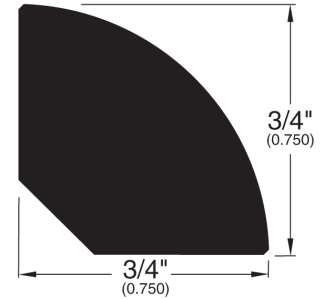

11/16" Flooring Profiles

Reducer (780)

T-Mold (002)

Quarter Round (001)

Stair Nose (781)

Threshold (011)

Stair Nose (761)

Stair Nose (054)