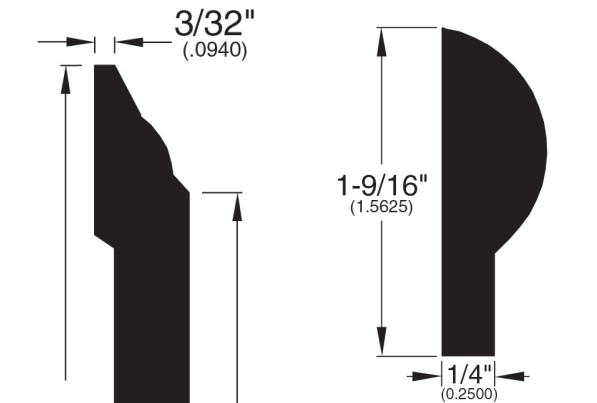

Stair Nose Adjustable (058)