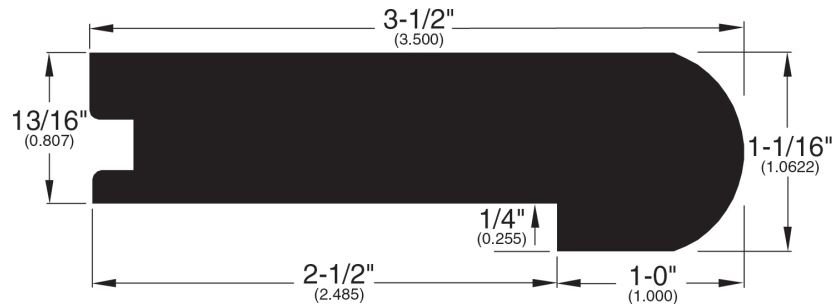

13/16" Flooring Profiles

Quarter Round (001)

T-Mold (002)

Base Shoe (024)

Reducer Bi-level (045)

Stair Nose Adjustable (058)

Threshold (011)

Reducer (096)