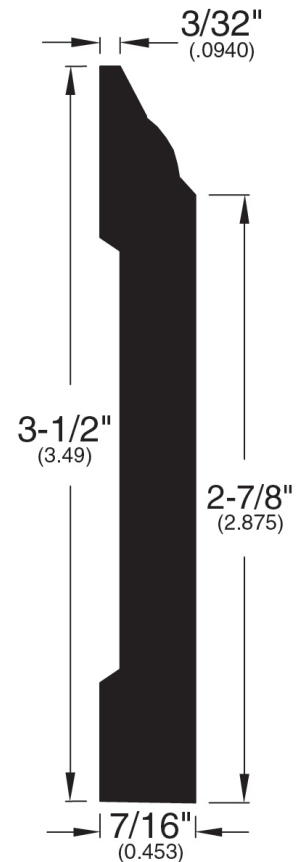

Wall Base (003)