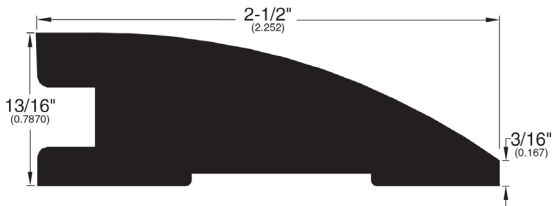

13/16" Flooring Profiles

Quarter Round (001)

T-Mold (002)

Base Shoe (024)

Reducer Bi-level (045)

Stair Nose Adjustable (058)

Threshold (011)

Reducer (096)