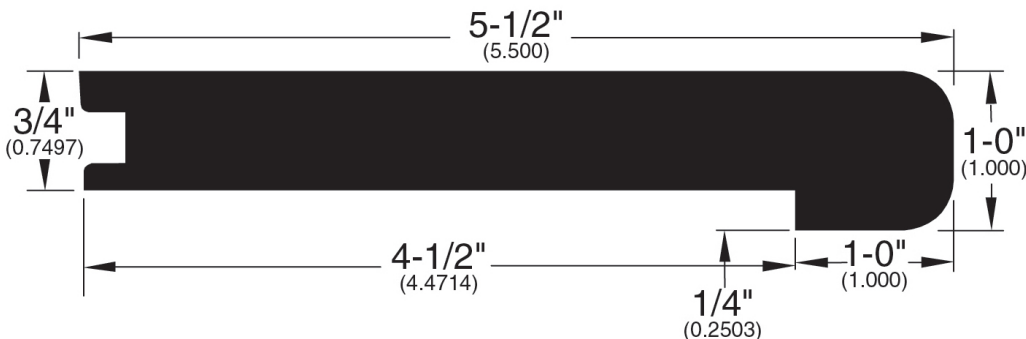

Stair Nose (223)