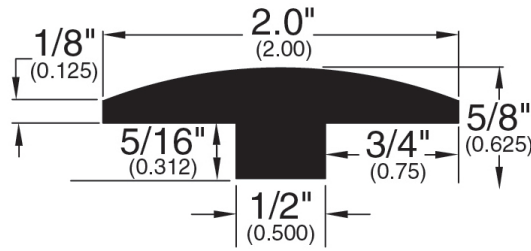

13/16" Flooring Profiles

Quarter Round (001)

T-Mold (002)

Base Shoe (024)

Reducer Bi-level (045)

Stair Nose Adjustable (058)

Threshold (011)

Reducer (096)