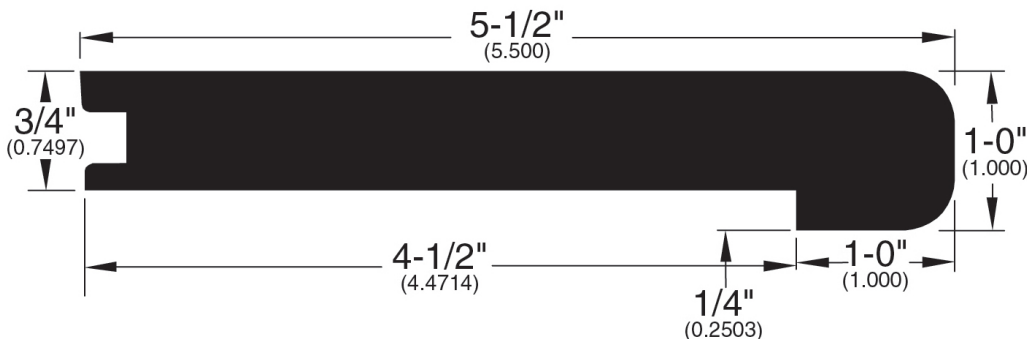

Stair Nose (223)