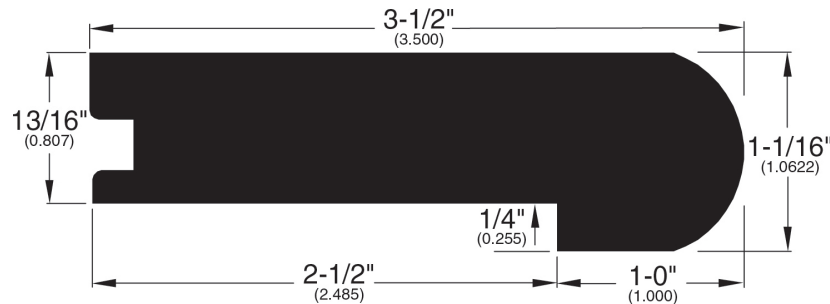

13/16" Flooring Profiles

Quarter Round (001)

T-Mold (002)

Base Shoe (024)

Reducer Bi-level (045)

Stair Nose Adjustable (058)

Threshold (011)

Reducer (096)