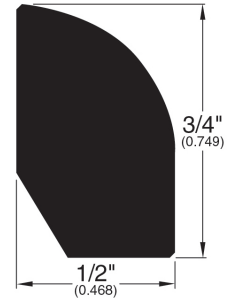

13/16" Flooring Profiles

Quarter Round (001)

T-Mold (002)

Base Shoe (024)

Reducer Bi-level (045)

Stair Nose Adjustable (058)

Threshold (011)

Reducer (096)