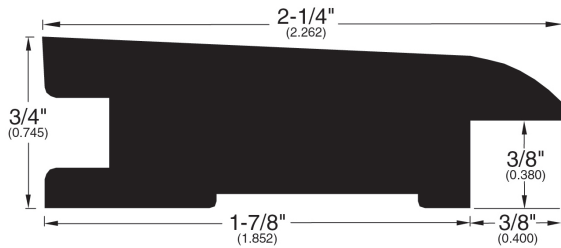

13/16" Flooring Profiles

Quarter Round (001)

T-Mold (002)

Base Shoe (024)

Reducer Bi-level (045)

Stair Nose Adjustable (058)

Threshold (011)

Reducer (096)