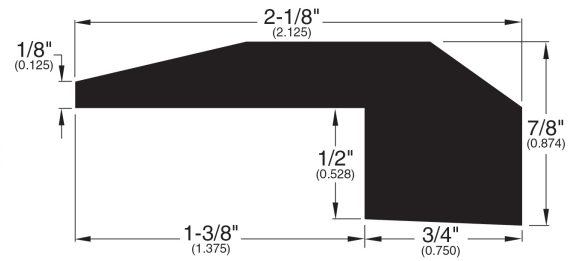

13/16" Flooring Profiles

Quarter Round (001)

T-Mold (002)

Base Shoe (024)

Reducer Bi-level (045)

Stair Nose Adjustable (058)

Threshold (011)

Reducer (096)