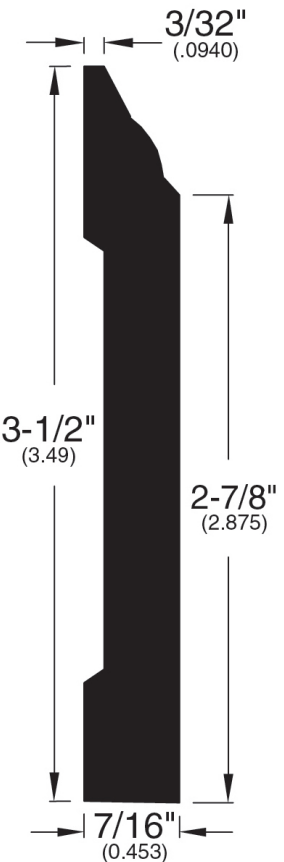

Wall Base (003)