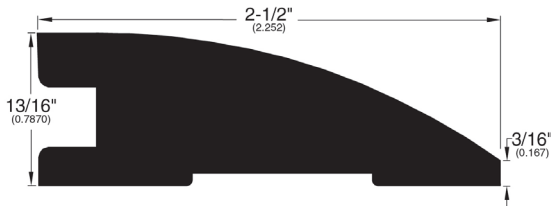

13/16" Flooring Profiles

Quarter Round (001)

T-Mold (002)

Base Shoe (024)

Reducer Bi-level (045)

Stair Nose Adjustable (058)

Threshold (011)

Reducer (096)