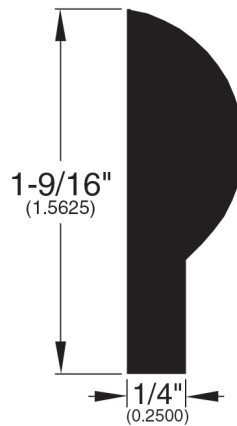

13/16" Flooring Profiles

Quarter Round (001)

T-Mold (002)

Base Shoe (024)

Reducer Bi-level (045)

Stair Nose Adjustable (058)

Threshold (011)

Reducer (096)