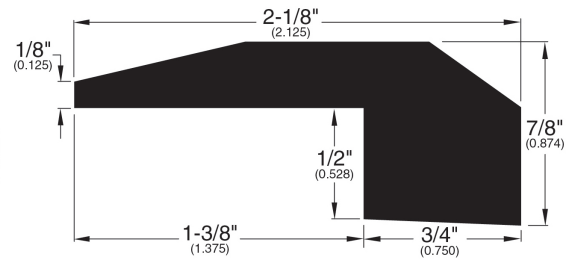

13/16" Flooring Profiles

Quarter Round (001)

T-Mold (002)

Base Shoe (024)

Reducer Bi-level (045)

Stair Nose Adjustable (058)

Threshold (011)

Reducer (096)