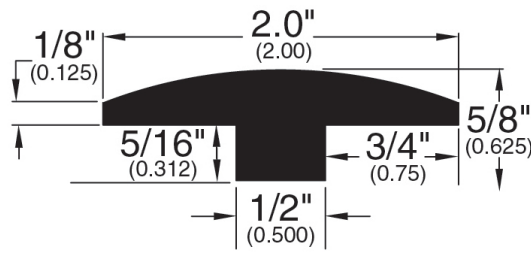

13/16" Flooring Profiles

Quarter Round (001)

T-Mold (002)

Base Shoe (024)

Reducer Bi-level (045)

Stair Nose Adjustable (058)

Threshold (011)

Reducer (096)