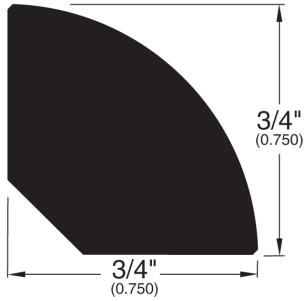

13/16" Flooring Profiles

Quarter Round (001)

T-Mold (002)

Base Shoe (024)

Reducer Bi-level (045)

Stair Nose Adjustable (058)

Threshold (011)

Reducer (096)