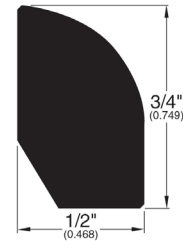

# 3/4" Flooring Profiles

**Quarter Round (001)**

**T-Mold (002)**

**Base Shoe (024)**

**Threshold (011)**

**Reducer (016)**

**Reducer Bi-level (045)**

**Stair Nose (017)**