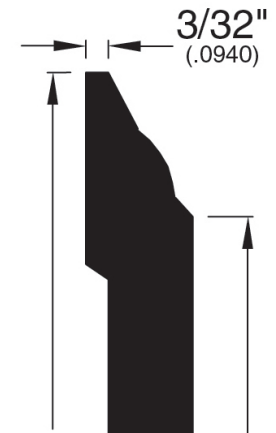

# 3/4" Flooring Profiles

**Quarter Round (001)**

**T-Mold (002)**

**Base Shoe (024)**

**Threshold (011)**

**Reducer (016)**

**Reducer Bi-level (045)**

**Stair Nose (017)**

**Stair Nose Adjustable (058)**

**Wall Base (003)**

**Stair Nose (061)**

**Stair Nose (054)**

**Stair Nose (223)**