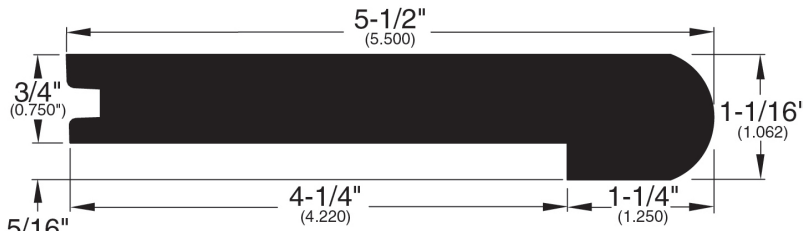

Stair Nose (054)