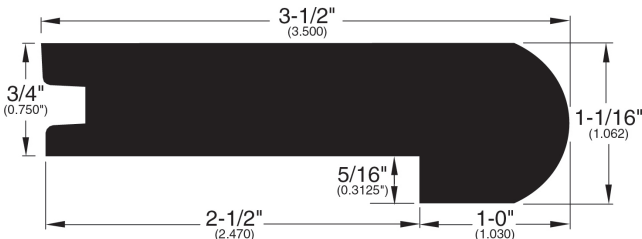

Stair Nose (061)