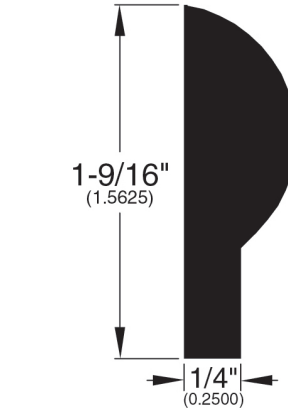

# 3/4" Flooring Profiles

**Quarter Round (001)**

**T-Mold (002)**

**Base Shoe (024)**

**Threshold (011)**

**Reducer (016)**

**Reducer Bi-level (045)**

**Stair Nose (017)**