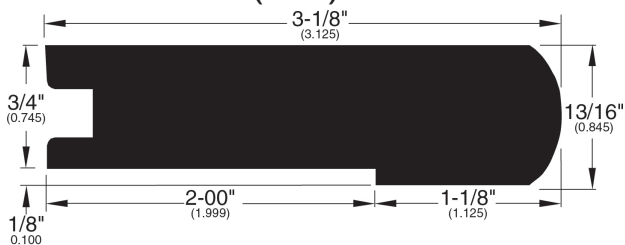

# 3/4" Flooring Profiles

**Quarter Round (001)**

**T-Mold (002)**

**Base Shoe (024)**

**Threshold (011)**

**Reducer (016)**

**Reducer Bi-level (045)**

**Stair Nose (017)**