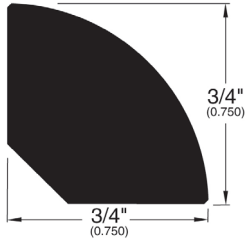

# 3/4" Flooring Profiles

**Quarter Round (001)**

**T-Mold (002)**

**Base Shoe (024)**

**Threshold (011)**

**Reducer (016)**

**Reducer Bi-level (045)**

**Stair Nose (017)**