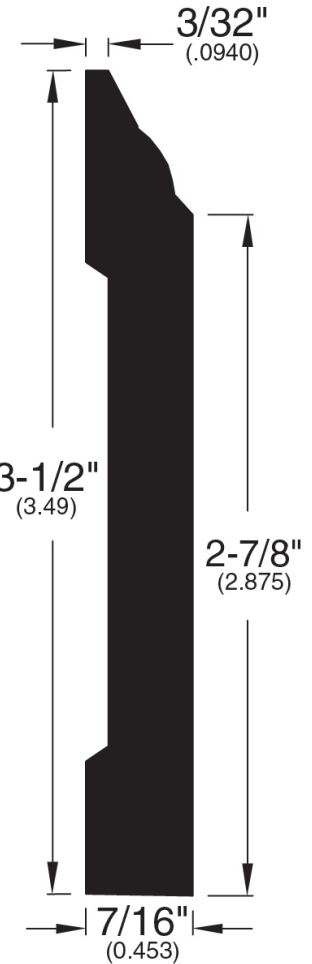

# 3/4" Flooring Profiles

**Quarter Round (001)**

**T-Mold (002)**

**Base Shoe (024)**

**Threshold (011)**

**Reducer (016)**

**Reducer Bi-level (045)**

**Stair Nose (017)**

**Stair Nose Adjustable (058)**

**Wall Base (003)**

**Stair Nose (061)**

**Stair Nose (054)**

**Stair Nose (223)**