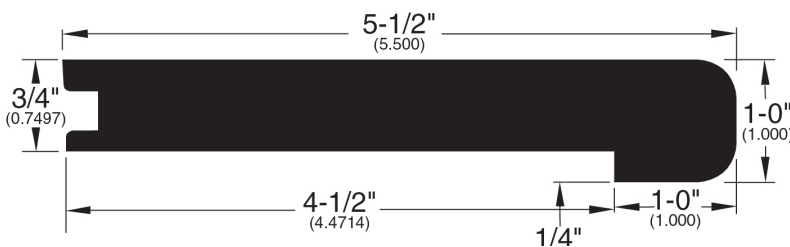

# 3/4" Flooring Profiles

**Quarter Round (001)**

**T-Mold (002)**

**Base Shoe (024)**

**Threshold (011)**

**Reducer (016)**

**Reducer Bi-level (045)**

**Stair Nose (017)**

**Stair Nose Adjustable (058)**

**Wall Base (003)**

**Stair Nose (061)**

**Stair Nose (054)**

**Stair Nose (223)**