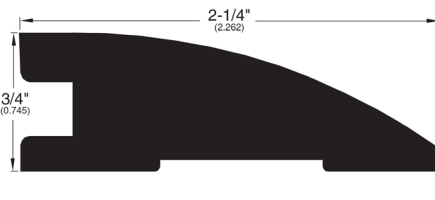

# 3/4" Flooring Profiles

**Quarter Round (001)**

**T-Mold (002)**

**Base Shoe (024)**

**Threshold (011)**

**Reducer (016)**

**Reducer Bi-level (045)**

**Stair Nose (017)**