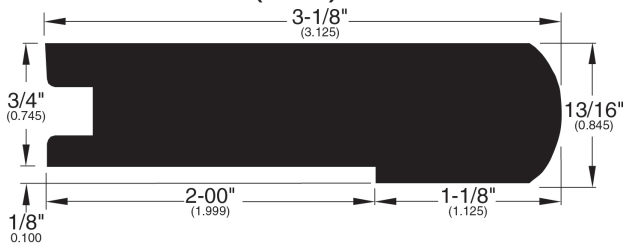

# 3/4" Flooring Profiles

**Quarter Round (001)**

**T-Mold (002)**

**Base Shoe (024)**

**Threshold (011)**

**Reducer (016)**

**Reducer Bi-level (045)**

**Stair Nose (017)**