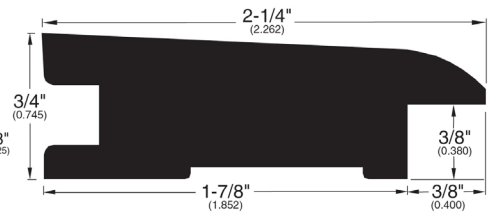

# 3/4" Flooring Profiles

**Quarter Round (001)**

**T-Mold (002)**

**Base Shoe (024)**

**Threshold (011)**

**Reducer (016)**

**Reducer Bi-level (045)**

**Stair Nose (017)**