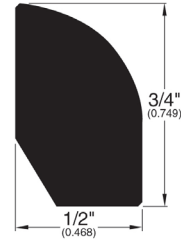

# 3/4" Flooring Profiles

**Quarter Round (001)**

**T-Mold (002)**

**Base Shoe (024)**

**Threshold (011)**

**Reducer (016)**

**Reducer Bi-level (045)**

**Stair Nose (017)**