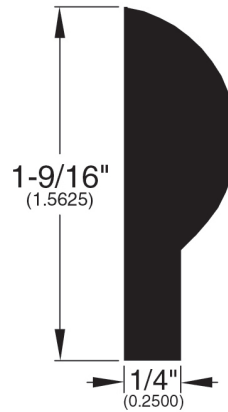

# 3/4" Flooring Profiles

**Quarter Round (001)**

**T-Mold (002)**

**Base Shoe (024)**

**Threshold (011)**

**Reducer (016)**

**Reducer Bi-level (045)**

**Stair Nose (017)**