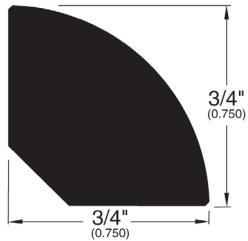

# 3/4" Flooring Profiles

**Quarter Round (001)**

**T-Mold (002)**

**Base Shoe (024)**

**Threshold (011)**

**Reducer (016)**

**Reducer Bi-level (045)**

**Stair Nose (017)**