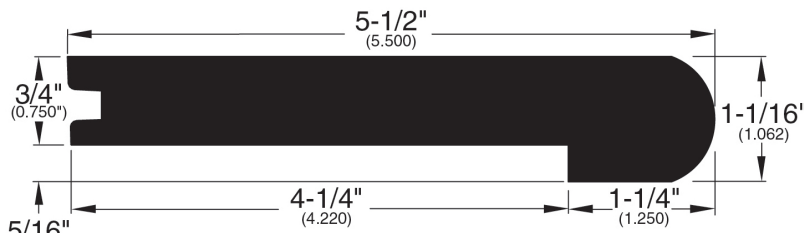

Stair Nose (054)