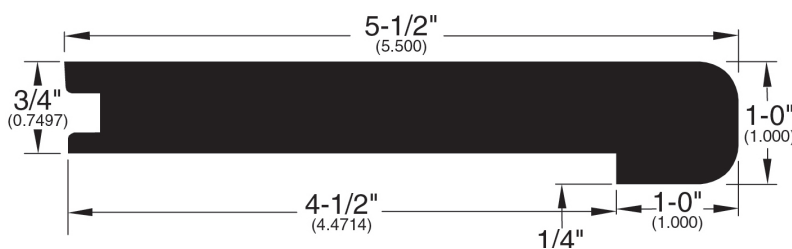

# 3/4" Flooring Profiles

**Quarter Round (001)**

**T-Mold (002)**

**Base Shoe (024)**

**Threshold (011)**

**Reducer (016)**

**Reducer Bi-level (045)**

**Stair Nose (017)**

**Stair Nose Adjustable (058)**

**Wall Base (003)**

**Stair Nose (061)**

**Stair Nose (054)**

**Stair Nose (223)**