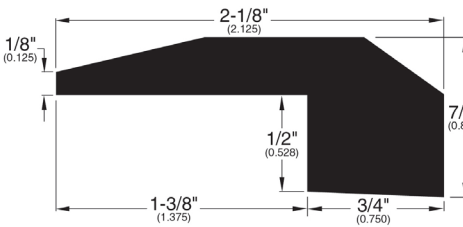

# 3/4" Flooring Profiles

**Quarter Round (001)**

**T-Mold (002)**

**Base Shoe (024)**

**Threshold (011)**

**Reducer (016)**

**Reducer Bi-level (045)**

**Stair Nose (017)**