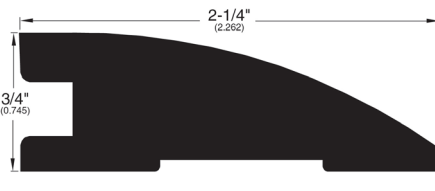

# 3/4" Flooring Profiles

**Quarter Round (001)**

**T-Mold (002)**

**Base Shoe (024)**

**Threshold (011)**

**Reducer (016)**

**Reducer Bi-level (045)**

**Stair Nose (017)**