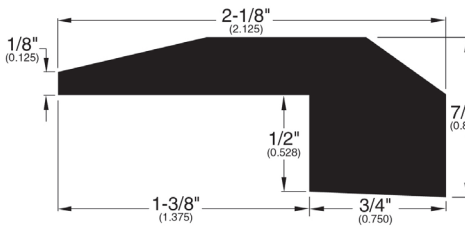

# 3/4" Flooring Profiles

**Quarter Round (001)**

**T-Mold (002)**

**Base Shoe (024)**

**Threshold (011)**

**Reducer (016)**

**Reducer Bi-level (045)**

**Stair Nose (017)**