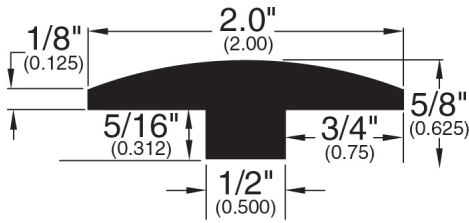

# 3/4" Flooring Profiles

**Quarter Round (001)**

**T-Mold (002)**

**Base Shoe (024)**

**Threshold (011)**

**Reducer (016)**

**Reducer Bi-level (045)**

**Stair Nose (017)**