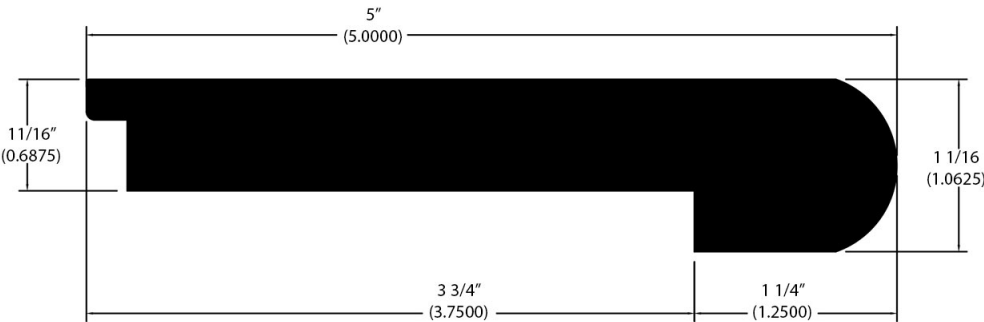

Stair Nose (054)