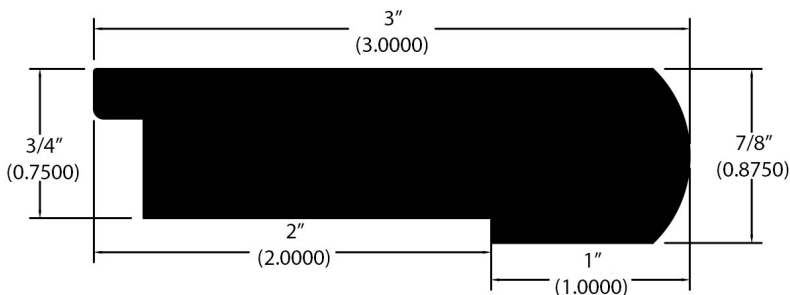

Stair Nose (717)