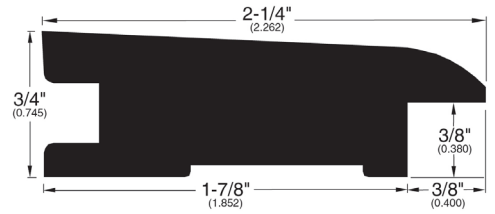

3/4" Flooring Profiles

Quarter Round (001)

T-Mold (002)

Base Shoe (024)

Threshold (011)

Reducer (716)

Reducer Bi-level (045)

Square Stair Nose (715)