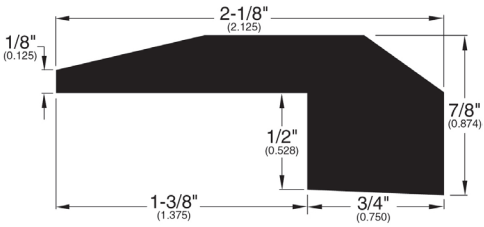

3/4" Flooring Profiles

Quarter Round (001)

T-Mold (002)

Base Shoe (024)

Threshold (011)

Reducer (716)

Reducer Bi-level (045)

Square Stair Nose (715)