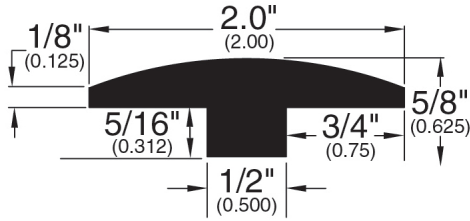

3/4" Flooring Profiles

Quarter Round (001)

T-Mold (002)

Base Shoe (024)

Threshold (011)

Reducer (716)

Reducer Bi-level (045)

Square Stair Nose (715)