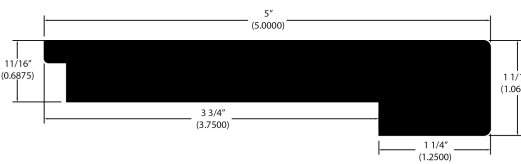

3/4" Flooring Profiles

Quarter Round (001)

T-Mold (002)

Base Shoe (024)

Threshold (011)

Reducer (716)

Reducer Bi-level (045)

Square Stair Nose (715)