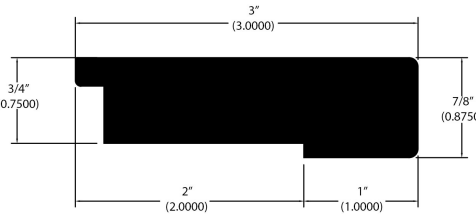

3/4" Flooring Profiles

Quarter Round (001)

T-Mold (002)

Base Shoe (024)

Threshold (011)

Reducer (716)

Reducer Bi-level (045)

Square Stair Nose (715)