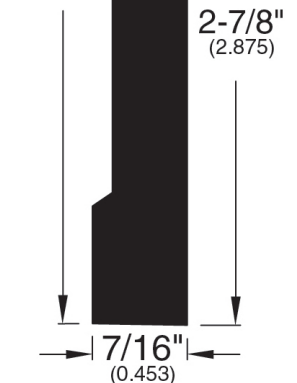

3/8" Flooring Profiles

Quarter Round (001)

Base Shoe (024)

T-Mold (002)

Square Nose (043)

Reducer (707)

Reducer Overlap (747)

Threshold (008)

Stair Nose Adjustable (058)

Wall Base (003)

Stair Nose Overlap (744)

Square Stair Nose (708)

Stair Nose (709)

Wall Base (003)