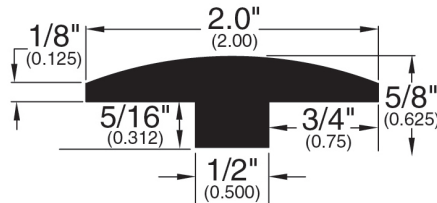

3/8" Flooring Profiles

Quarter Round (001)

Base Shoe (024)

T-Mold (002)

Square Nose (043)

Reducer (707)

Reducer Overlap (747)

Threshold (008)