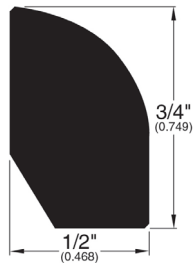

3/8" Flooring Profiles

Quarter Round (001)

Base Shoe (024)

T-Mold (002)

Square Nose (043)

Reducer (707)

Reducer Overlap (747)

Threshold (008)