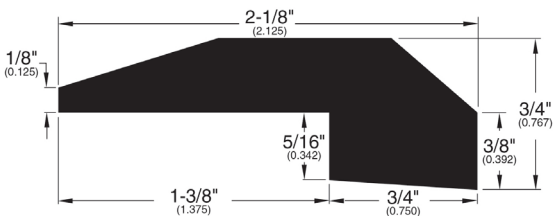

3/8" Flooring Profiles

Quarter Round (001)

Base Shoe (024)

T-Mold (002)

Square Nose (043)

Reducer (707)

Reducer Overlap (747)

Threshold (008)

Stair Nose Adjustable (058)

Wall Base (003)

Stair Nose Overlap (744)

Square Stair Nose (708)

Stair Nose (709)

Wall Base (003)