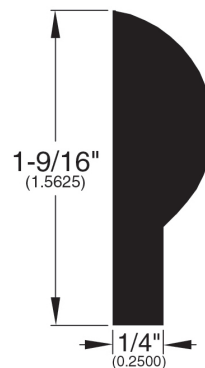

3/8" Flooring Profiles

Quarter Round (001)

Base Shoe (024)

T-Mold (002)

Square Nose (043)

Reducer (707)

Reducer Overlap (747)

Threshold (008)