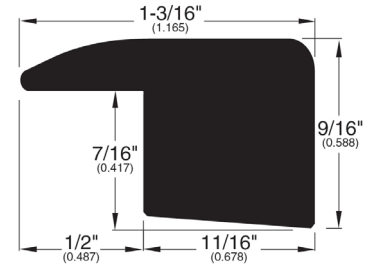

3/8" Flooring Profiles

Quarter Round (001)

Base Shoe (024)

T-Mold (002)

Square Nose (043)

Reducer (707)

Reducer Overlap (747)

Threshold (008)