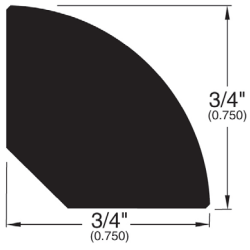

3/8" Flooring Profiles

Quarter Round (001)

Base Shoe (024)

T-Mold (002)

Square Nose (043)

Reducer (707)

Reducer Overlap (747)

Threshold (008)