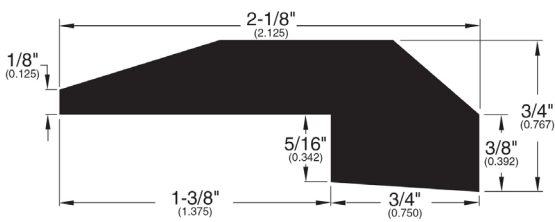

5/16" Flooring Profiles

Quarter Round (001)

T-Mold (002)

Base Shoe (024)

Threshold (008)

Square Nose (043)

Reducer Overlap (029)

Stair Nose Overlap (030)