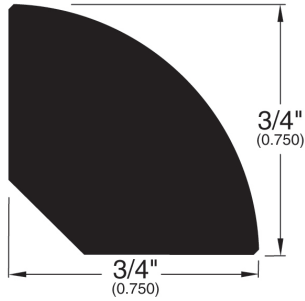

5/16" Flooring Profiles

Quarter Round (001)

T-Mold (002)

Base Shoe (024)

Threshold (008)

Square Nose (043)

Reducer Overlap (029)

Stair Nose Overlap (030)