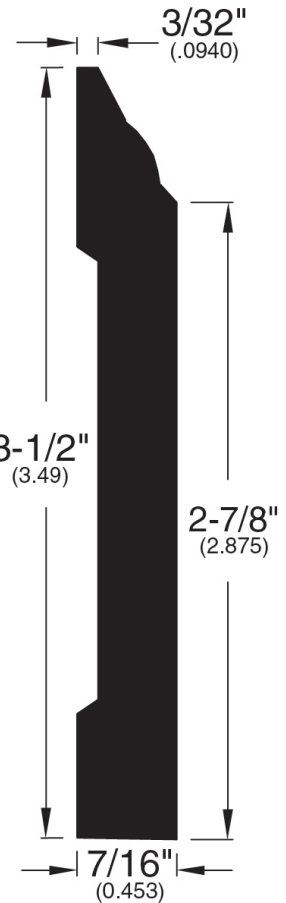

5/16" Flooring Profiles

Quarter Round (001)

T-Mold (002)

Base Shoe (024)

Threshold (008)

Square Nose (043)

Reducer Overlap (029)

Stair Nose Overlap (030)

Stair Nose Adjustable (058)

Wall Base (003)

Reducer (004)

Stair Nose (006)