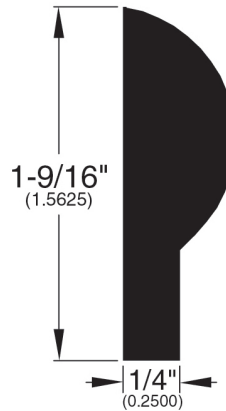

5/16" Flooring Profiles

Quarter Round (001)

T-Mold (002)

Base Shoe (024)

Threshold (008)

Square Nose (043)

Reducer Overlap (029)

Stair Nose Overlap (030)