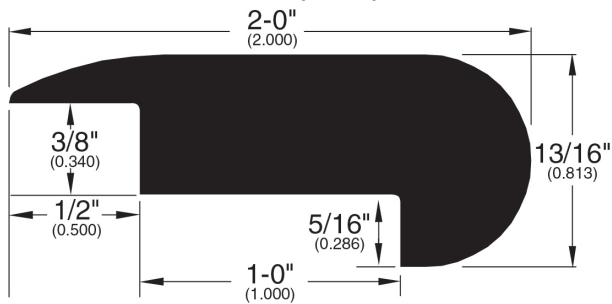

5/16" Flooring Profiles

Quarter Round (001)

T-Mold (002)

Base Shoe (024)

Threshold (008)

Square Nose (043)

Reducer Overlap (029)

Stair Nose Overlap (030)