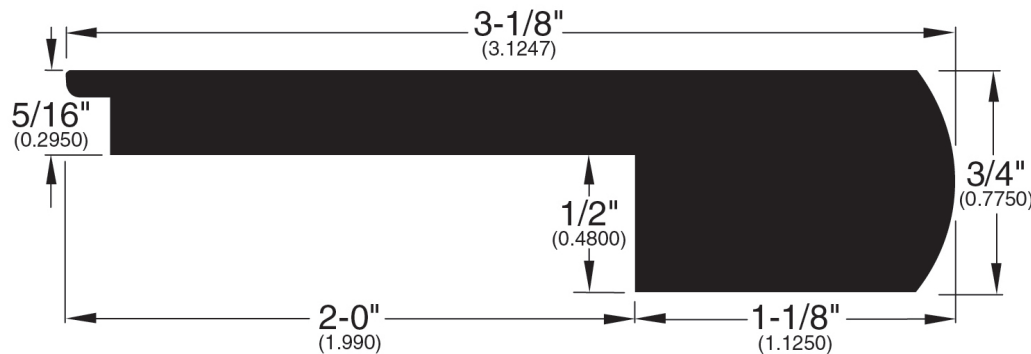

Stair Nose (006)