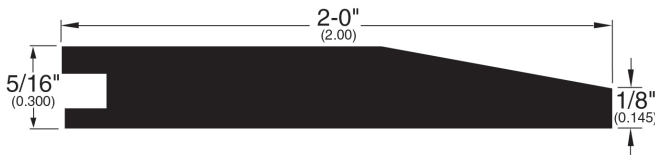

Reducer (004)