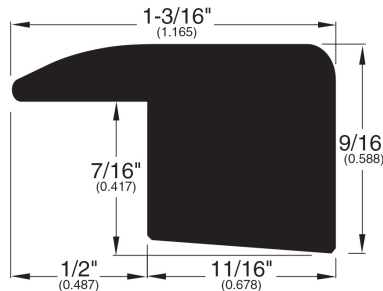

5/16" Flooring Profiles

Quarter Round (001)

T-Mold (002)

Base Shoe (024)

Threshold (008)

Square Nose (043)

Reducer Overlap (029)

Stair Nose Overlap (030)