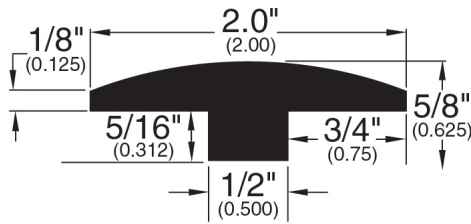

5/16" Flooring Profiles

Quarter Round (001)

T-Mold (002)

Base Shoe (024)

Threshold (008)

Square Nose (043)

Reducer Overlap (029)

Stair Nose Overlap (030)