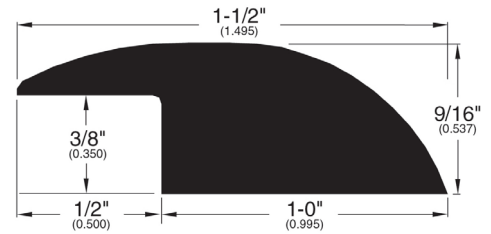

5/16" Flooring Profiles

Quarter Round (001)

T-Mold (002)

Base Shoe (024)

Threshold (008)

Square Nose (043)

Reducer Overlap (029)

Stair Nose Overlap (030)