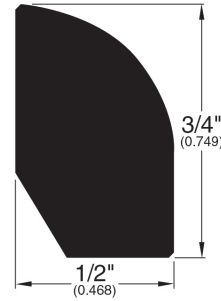

5/16" Flooring Profiles

Quarter Round (001)

T-Mold (002)

Base Shoe (024)

Threshold (008)

Square Nose (043)

Reducer Overlap (029)

Stair Nose Overlap (030)