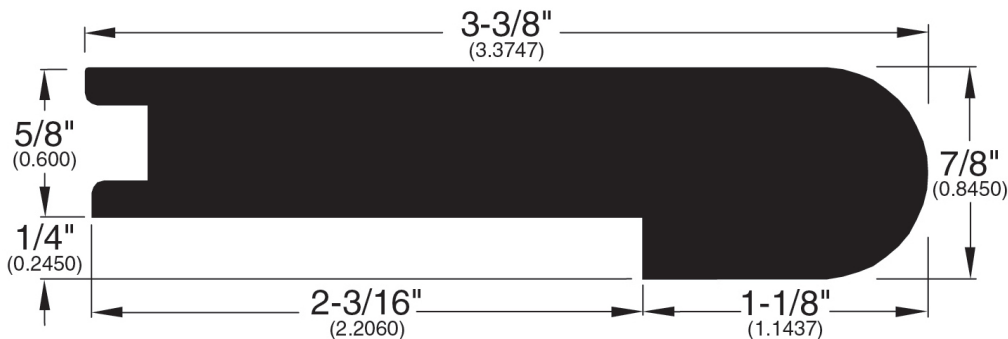

Stair Nose (038)