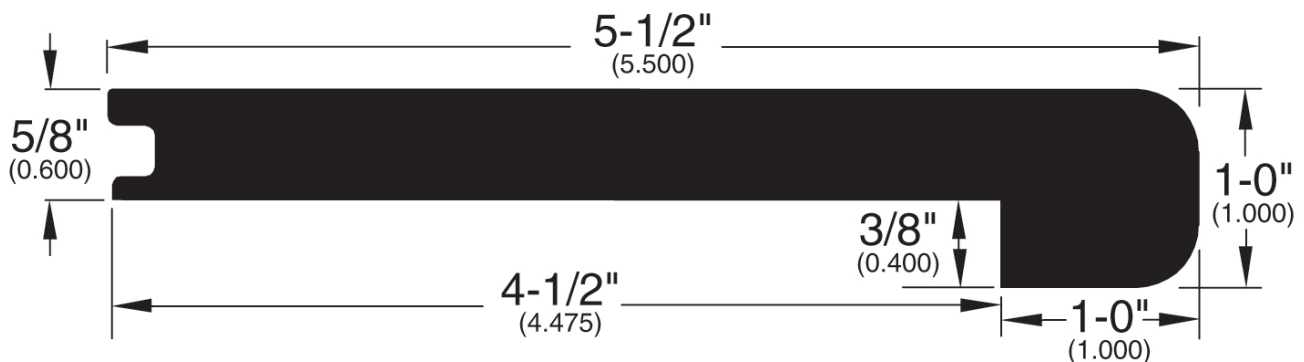

5/8" Flooring Profiles

Quarter Round (001)

T-Mold (002)

Base Shoe (024)

Threshold (011)

Square Nose (027)

Reducer Overlap (025)

Stair Nose Overlap (026)

Stair Nose Adjustable (058)

Wall Base (003)

Reducer (037)

Stair Nose (038)

5/8" Flooring Profiles

Reducer (068)

Stair Nose (069)

Stair Nose (154)