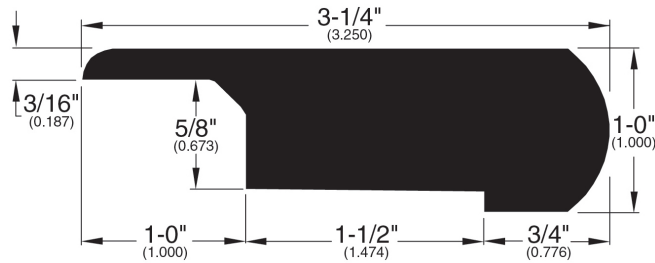

5/8" Flooring Profiles

Quarter Round (001)

T-Mold (002)

Base Shoe (024)

Threshold (011)

Square Nose (027)

Reducer Overlap (025)

Stair Nose Overlap (026)