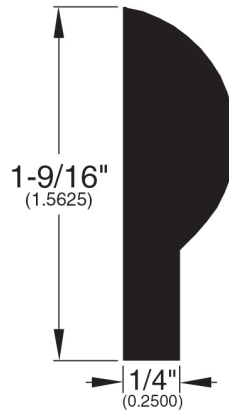

5/8" Flooring Profiles

Quarter Round (001)

T-Mold (002)

Base Shoe (024)

Threshold (011)

Square Nose (027)

Reducer Overlap (025)

Stair Nose Overlap (026)