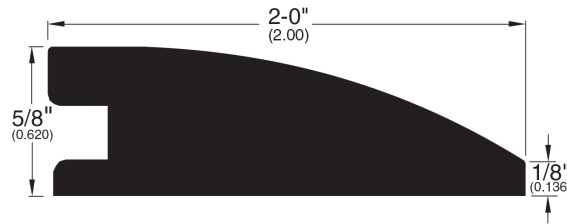

5/8" Flooring Profiles

Quarter Round (001)

T-Mold (002)

Base Shoe (024)

Threshold (011)

Square Nose (027)

Reducer Overlap (025)

Stair Nose Overlap (026)

Stair Nose Adjustable (058)

Wall Base (003)

Reducer (037)

Stair Nose (038)

5/8" Flooring Profiles

Reducer (068)

Stair Nose (069)

Stair Nose (154)