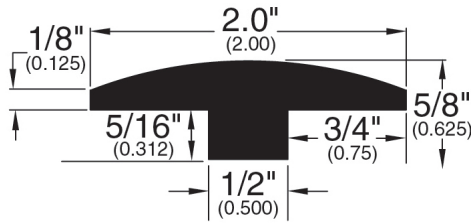

5/8" Flooring Profiles

Quarter Round (001)

T-Mold (002)

Base Shoe (024)

Threshold (011)

Square Nose (027)

Reducer Overlap (025)

Stair Nose Overlap (026)