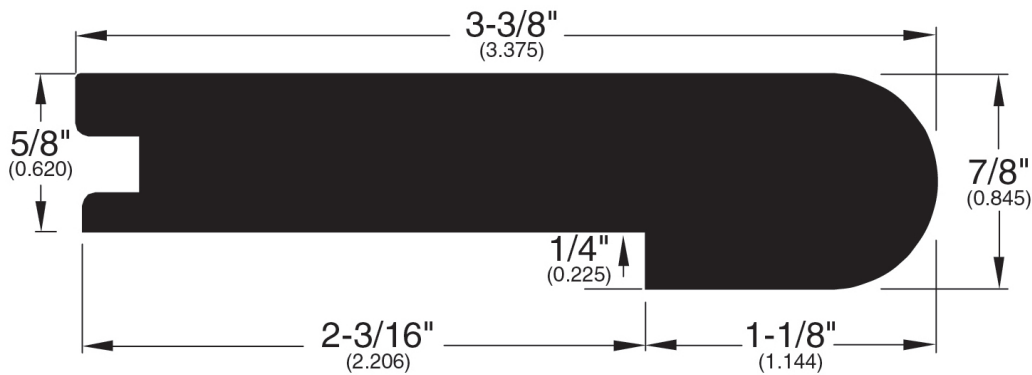

5/8" Flooring Profiles

Quarter Round (001)

T-Mold (002)

Base Shoe (024)

Threshold (011)

Square Nose (027)

Reducer Overlap (025)

Stair Nose Overlap (026)

Stair Nose Adjustable (058)

Wall Base (003)

Reducer (037)

Stair Nose (038)

5/8" Flooring Profiles

Reducer (068)

Stair Nose (069)

Stair Nose (154)