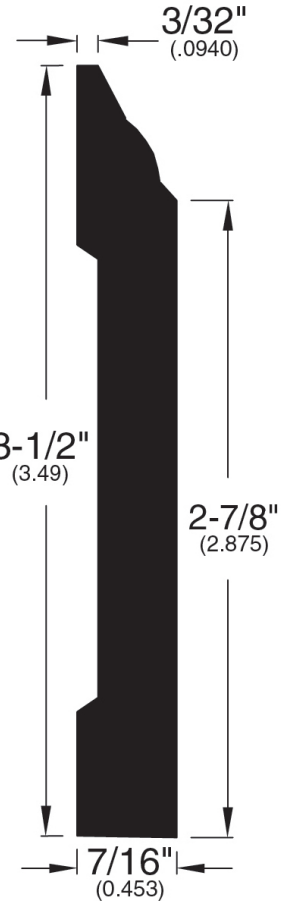

5/8" Flooring Profiles

Quarter Round (001)

T-Mold (002)

Base Shoe (024)

Threshold (011)

Square Nose (027)

Reducer Overlap (025)

Stair Nose Overlap (026)

Stair Nose Adjustable (058)

Wall Base (003)

Reducer (037)

Stair Nose (038)

5/8" Flooring Profiles

Reducer (068)

Stair Nose (069)

Stair Nose (154)