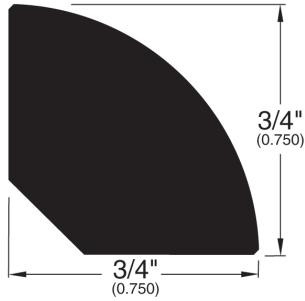

5/8" Flooring Profiles

Quarter Round (001)

T-Mold (002)

Base Shoe (024)

Threshold (011)

Square Nose (027)

Reducer Overlap (025)

Stair Nose Overlap (026)