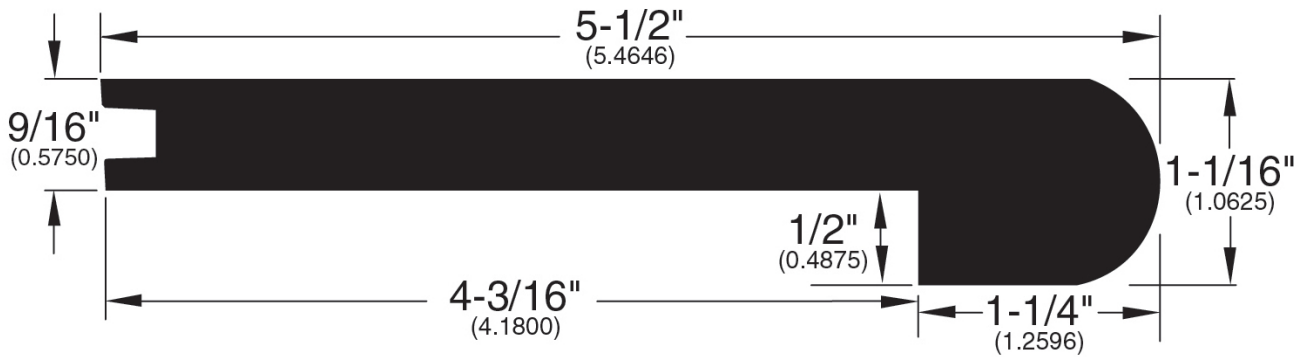

5/8" Flooring Profiles

Quarter Round (001)

T-Mold (002)

Base Shoe (024)

Threshold (011)

Square Nose (027)

Reducer Overlap (025)

Stair Nose Overlap (026)

Stair Nose Adjustable (058)

Wall Base (003)

Reducer (037)

Stair Nose (038)

5/8" Flooring Profiles

Reducer (068)

Stair Nose (069)

Stair Nose (154)