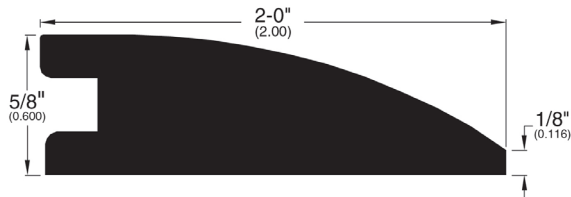

Reducer (037)