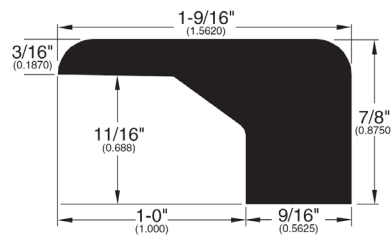

5/8" Flooring Profiles

Quarter Round (001)

T-Mold (002)

Base Shoe (024)

Threshold (011)

Square Nose (027)

Reducer Overlap (025)

Stair Nose Overlap (026)