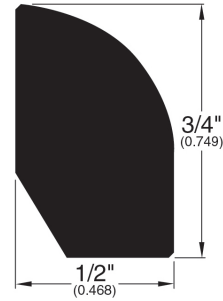

5/8" Flooring Profiles

Quarter Round (001)

T-Mold (002)

Base Shoe (024)

Threshold (011)

Square Nose (027)

Reducer Overlap (025)

Stair Nose Overlap (026)