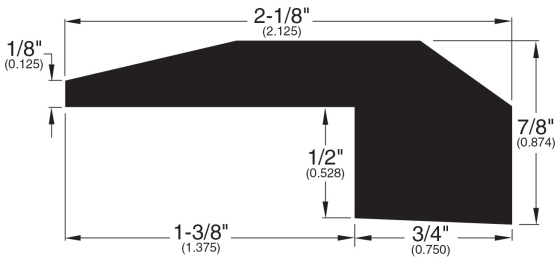

5/8" Flooring Profiles

Quarter Round (001)

T-Mold (002)

Base Shoe (024)

Threshold (011)

Square Nose (027)

Reducer Overlap (025)

Stair Nose Overlap (026)