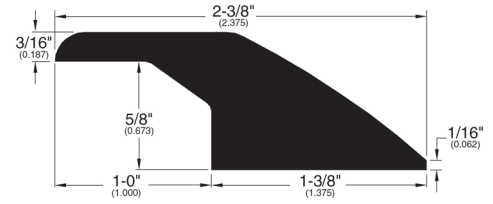

5/8" Flooring Profiles

Quarter Round (001)

T-Mold (002)

Base Shoe (024)

Threshold (011)

Square Nose (027)

Reducer Overlap (025)

Stair Nose Overlap (026)