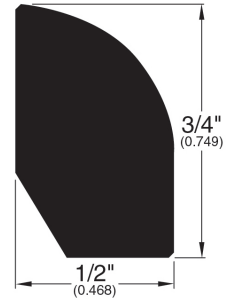

## 5/8" Flooring Profiles

Quarter Round (001)

T-Mold (002)

Base Shoe (024)

Threshold (011)

5/8"  
[.5938"]

Reducer (737)

Reducer Overlap (749)