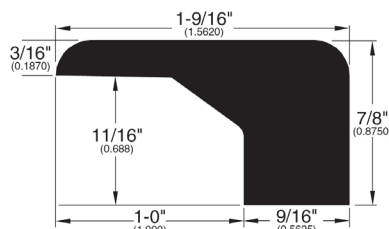

## 5/8" Flooring Profiles

Quarter Round (001)

T-Mold (002)

Base Shoe (024)

Threshold (011)

5/8"  
[.5938"]

Reducer (737)

Reducer Overlap (749)

Stair Nose Adjustable (058)

Wall Base (003)

Stair Nose Overlap (746)

Square Nose (027)

**5/8" Flooring Profiles**

Stair Nose (738)

Stair Nose (154)

Square Stair Nose (739)