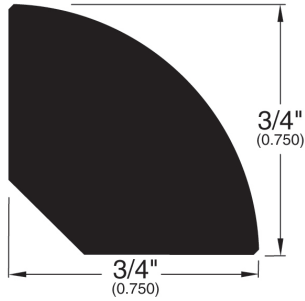

## 5/8" Flooring Profiles

Quarter Round (001)

T-Mold (002)

Base Shoe (024)

Threshold (011)

5/8"  
[.5938"]

Reducer (737)

Reducer Overlap (749)