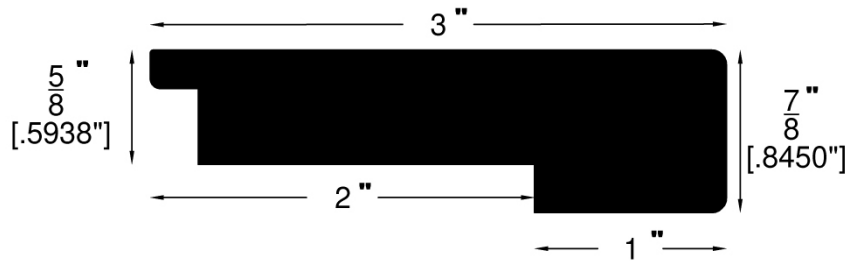

## 5/8" Flooring Profiles

Quarter Round (001)

T-Mold (002)

Base Shoe (024)

Threshold (011)

5/8"  
[.5938"]

Reducer (737)

Reducer Overlap (749)

Stair Nose Adjustable (058)

Wall Base (003)

Stair Nose Overlap (746)

Square Nose (027)

**5/8" Flooring Profiles**

Stair Nose (738)

Stair Nose (154)

Square Stair Nose (739)