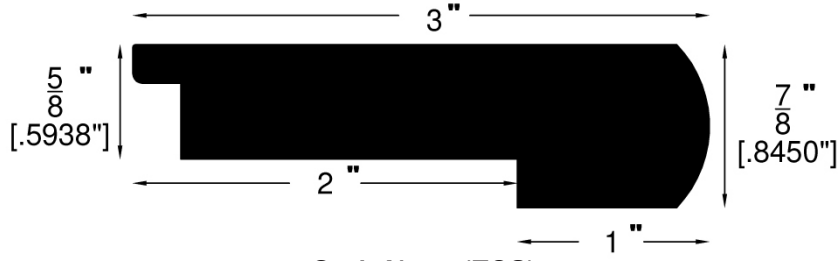

## 5/8" Flooring Profiles

Quarter Round (001)

T-Mold (002)

Base Shoe (024)

Threshold (011)

5/8"  
[.5938"]

Reducer (737)

Reducer Overlap (749)

Stair Nose Adjustable (058)

Wall Base (003)

Stair Nose Overlap (746)

Square Nose (027)

**5/8" Flooring Profiles**

Stair Nose (738)

Stair Nose (154)

Square Stair Nose (739)