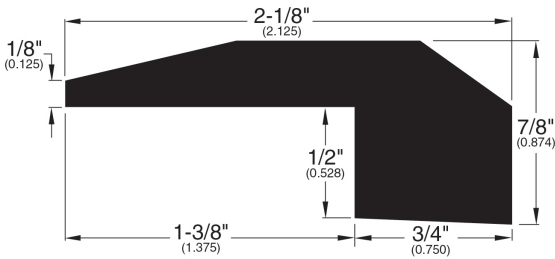

## 5/8" Flooring Profiles

Quarter Round (001)

T-Mold (002)

Base Shoe (024)

Threshold (011)

5/8"  
[.5938"]

Reducer (737)

Reducer Overlap (749)

Stair Nose Adjustable (058)

Wall Base (003)

Stair Nose Overlap (746)

Square Nose (027)

**5/8" Flooring Profiles**

Stair Nose (738)

Stair Nose (154)

Square Stair Nose (739)