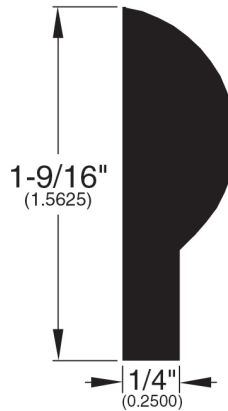

## 5/8" Flooring Profiles

Quarter Round (001)

T-Mold (002)

Base Shoe (024)

Threshold (011)

5/8"  
[.5938"]

Reducer (737)

Reducer Overlap (749)