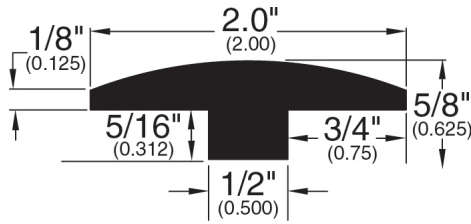

## 5/8" Flooring Profiles

Quarter Round (001)

T-Mold (002)

Base Shoe (024)

Threshold (011)

5/8"  
[.5938"]

Reducer (737)

Reducer Overlap (749)

Stair Nose Adjustable (058)

Wall Base (003)

Stair Nose Overlap (746)

Square Nose (027)

**5/8" Flooring Profiles**

Stair Nose (738)

Stair Nose (154)

Square Stair Nose (739)