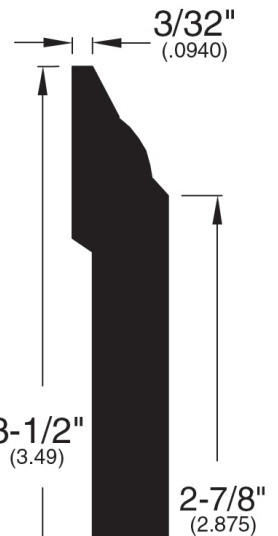

## 5/8" Flooring Profiles

Quarter Round (001)

T-Mold (002)

Base Shoe (024)

Threshold (011)

5/8"  
[.5938"]

Reducer (737)

Reducer Overlap (749)

Stair Nose Adjustable (058)

Wall Base (003)

Stair Nose Overlap (746)

Square Nose (027)

**5/8" Flooring Profiles**

Stair Nose (738)

Stair Nose (154)

Square Stair Nose (739)

Square Stair Nose (740)