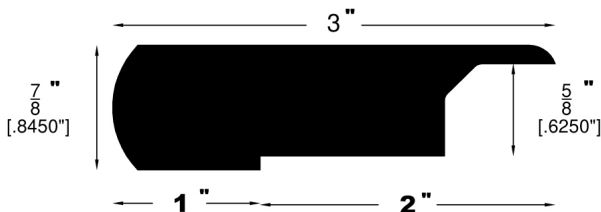

## 5/8" Flooring Profiles

Quarter Round (001)

T-Mold (002)

Base Shoe (024)

Threshold (011)

5/8"  
[.5938"]

Reducer (737)

Reducer Overlap (749)

Stair Nose Adjustable (058)

Wall Base (003)

Stair Nose Overlap (746)

Square Nose (027)

**5/8" Flooring Profiles**

Stair Nose (738)

Stair Nose (154)

Square Stair Nose (739)