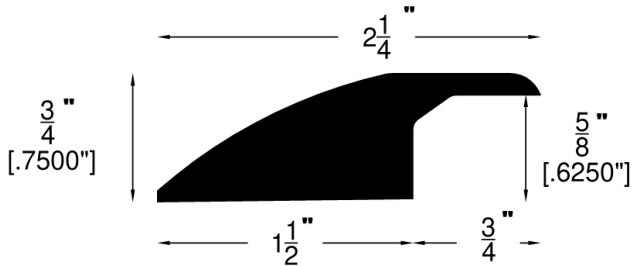

## 5/8" Flooring Profiles

Quarter Round (001)

T-Mold (002)

Base Shoe (024)

Threshold (011)

5/8"  
[.5938"]

Reducer (737)

Reducer Overlap (749)