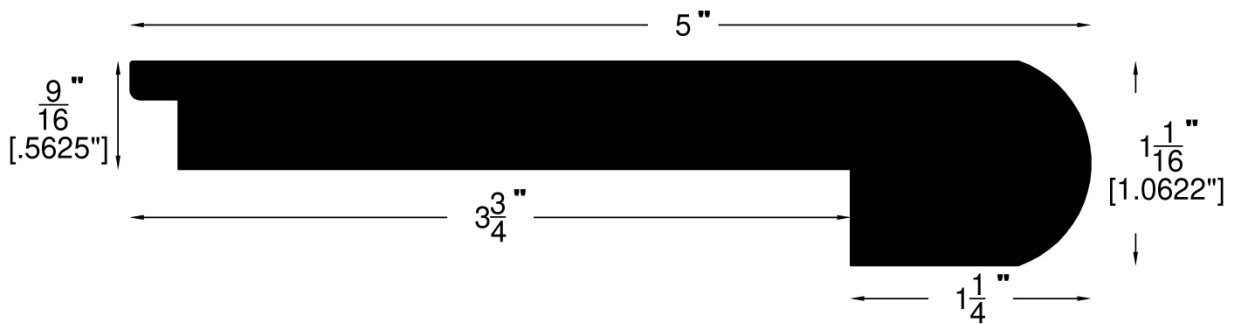

## 5/8" Flooring Profiles

Quarter Round (001)

T-Mold (002)

Base Shoe (024)

Threshold (011)

5/8"  
[.5938"]

Reducer (737)

Reducer Overlap (749)

Stair Nose Adjustable (058)

Wall Base (003)

Stair Nose Overlap (746)

Square Nose (027)

**5/8" Flooring Profiles**

Stair Nose (738)

Stair Nose (154)

Square Stair Nose (739)