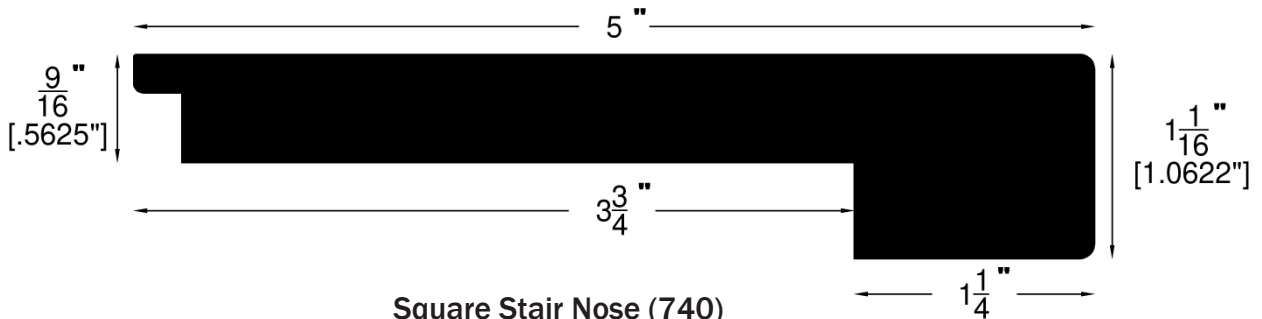

## 5/8" Flooring Profiles

Quarter Round (001)

T-Mold (002)

Base Shoe (024)

Threshold (011)

5/8"  
[.5938"]

Reducer (737)

Reducer Overlap (749)

Stair Nose Adjustable (058)

Wall Base (003)

Stair Nose Overlap (746)

Square Nose (027)

**5/8" Flooring Profiles**

Stair Nose (738)

Stair Nose (154)

Square Stair Nose (739)