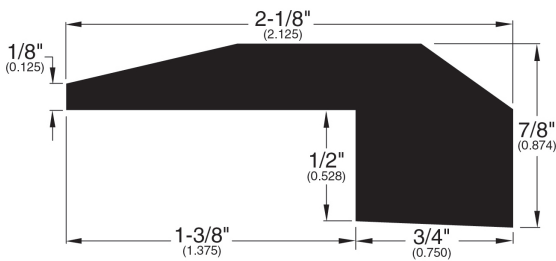

7/16" Flooring Profiles

Quarter Round (001)

T-Mold (002)

Base Shoe (024)

Threshold (011)

Stair Nose Adjustable (058)

Reducer (041)

Square Nose (043)