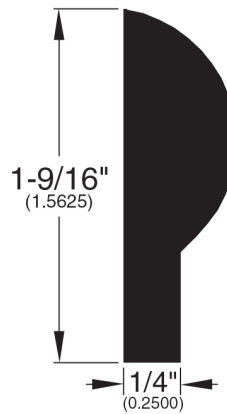

7/16" Flooring Profiles

Quarter Round (001)

T-Mold (002)

Base Shoe (024)

Threshold (011)

Stair Nose Adjustable (058)

Reducer (041)

Square Nose (043)