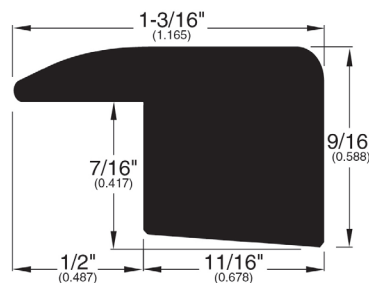

7/16" Flooring Profiles

Quarter Round (001)

T-Mold (002)

Base Shoe (024)

Threshold (011)

Stair Nose Adjustable (058)

Reducer (041)

Square Nose (043)