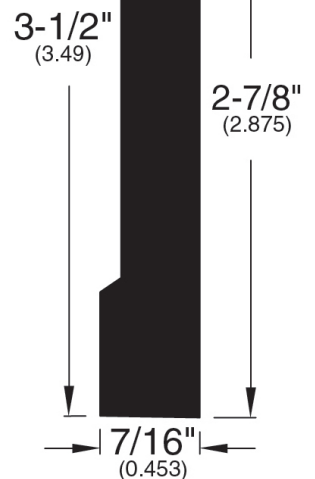

7/16" Flooring Profiles

Quarter Round (001)

T-Mold (002)

Base Shoe (024)

Threshold (011)

Stair Nose Adjustable (058)

Reducer (041)

Square Nose (043)