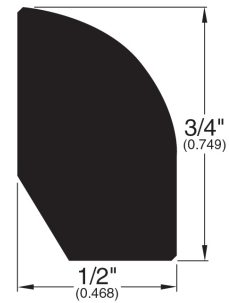

7/16" Flooring Profiles

Quarter Round (001)

T-Mold (002)

Base Shoe (024)

Threshold (011)

Stair Nose Adjustable (058)

Reducer (041)

Square Nose (043)