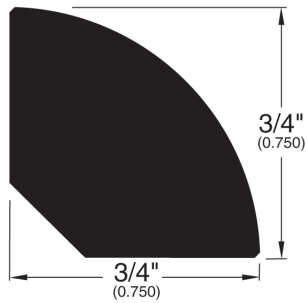

7/16" Flooring Profiles

Quarter Round (001)

T-Mold (002)

Base Shoe (024)

Threshold (011)

Stair Nose Adjustable (058)

Reducer (041)

Square Nose (043)