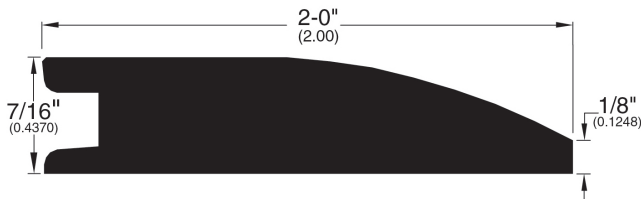

7/16" Flooring Profiles

Quarter Round (001)

T-Mold (002)

Base Shoe (024)

Threshold (011)

Stair Nose Adjustable (058)

Reducer (041)

Square Nose (043)