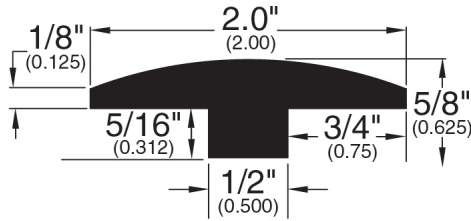

7/16" Flooring Profiles

Quarter Round (001)

T-Mold (002)

Base Shoe (024)

Threshold (011)

Stair Nose Adjustable (058)

Reducer (041)

Square Nose (043)