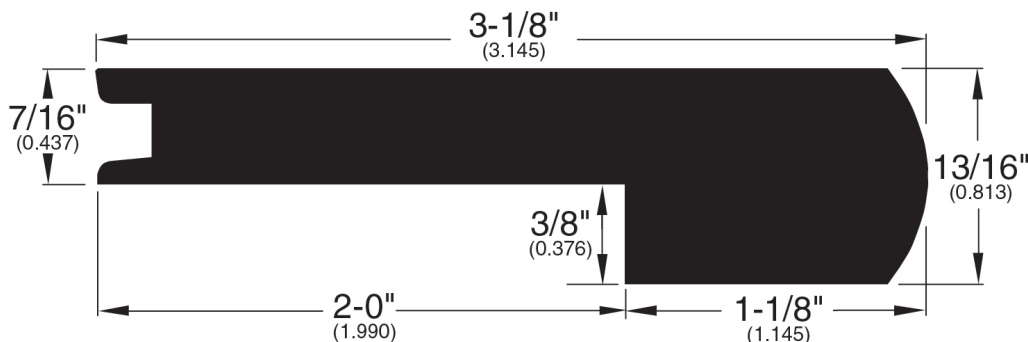

Stair Nose (042)