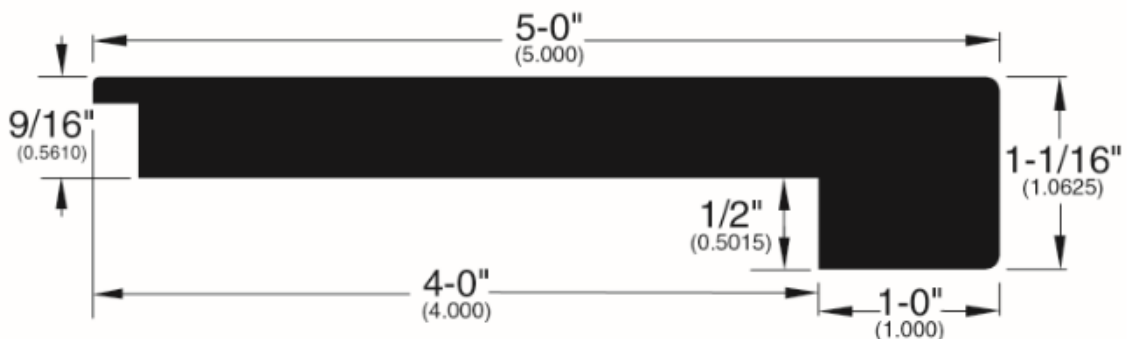

Stair Nose (228)