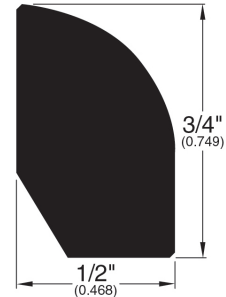

9/16" Flooring Profiles

Quarter Round (001)

T-Mold (002)

Base Shoe (024)

Threshold (011)

Square Nose (027)

Reducer Overlap (025)

Reducer (020)