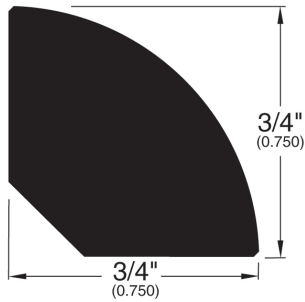

9/16" Flooring Profiles

Quarter Round (001)

T-Mold (002)

Base Shoe (024)

Threshold (011)

Square Nose (027)

Reducer Overlap (025)

Reducer (020)