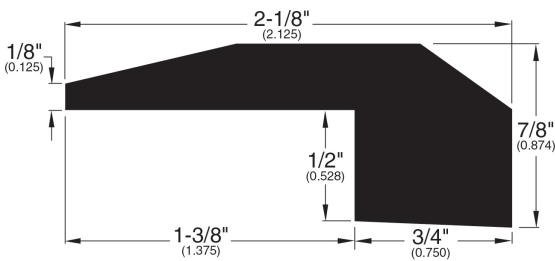

9/16" Flooring Profiles

Quarter Round (001)

T-Mold (002)

Base Shoe (024)

Threshold (011)

Square Nose (027)

Reducer Overlap (025)

Reducer (020)