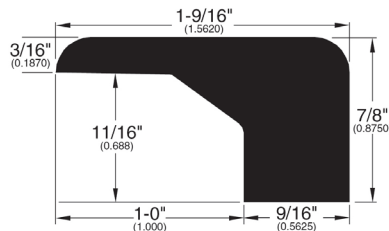

9/16" Flooring Profiles

Quarter Round (001)

T-Mold (002)

Base Shoe (024)

Threshold (011)

Square Nose (027)

Reducer Overlap (025)

Reducer (020)