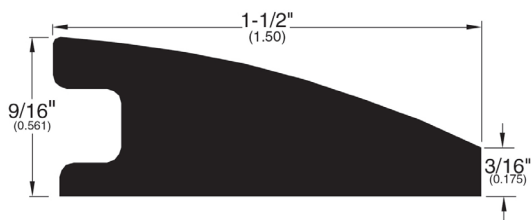

9/16" Flooring Profiles

Quarter Round (001)

T-Mold (002)

Base Shoe (024)

Threshold (011)

Square Nose (027)

Reducer Overlap (025)

Reducer (020)