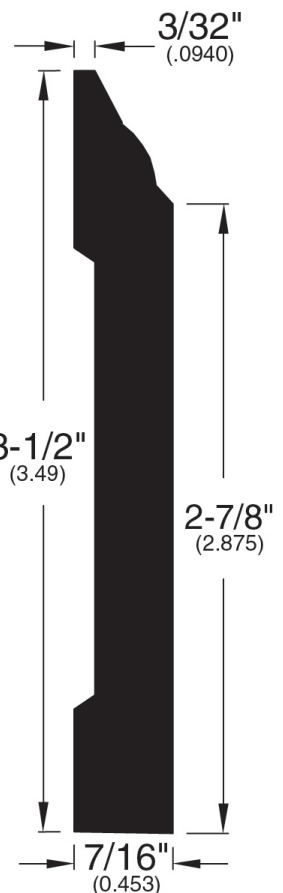

9/16" Flooring Profiles

Quarter Round (001)

T-Mold (002)

Base Shoe (024)

Threshold (011)

Square Nose (027)

Reducer Overlap (025)

Reducer (020)

Reducer (070)

Stair Nose Adjustable (058)

Wall Base (003)

Stair Nose Overlap (026)

9/16" Flooring Profiles

Stair Nose (071)

Stair Nose (021)

Stair Nose (154)