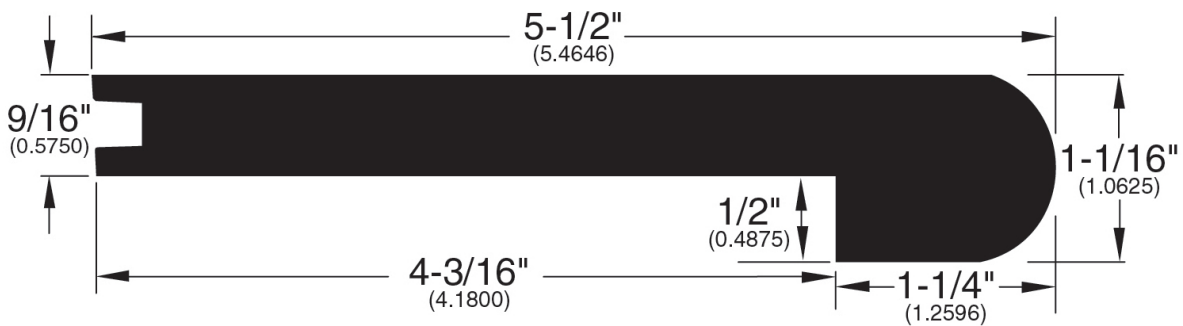

9/16" Flooring Profiles

Quarter Round (001)

T-Mold (002)

Base Shoe (024)

Threshold (011)

Square Nose (027)

Reducer Overlap (025)

Reducer (020)

Reducer (070)

Stair Nose Adjustable (058)

Wall Base (003)

Stair Nose Overlap (026)

9/16" Flooring Profiles

Stair Nose (071)

Stair Nose (021)

Stair Nose (154)