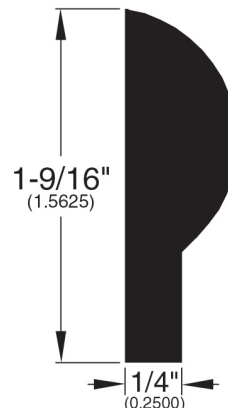

Stair Nose Adjustable (058)