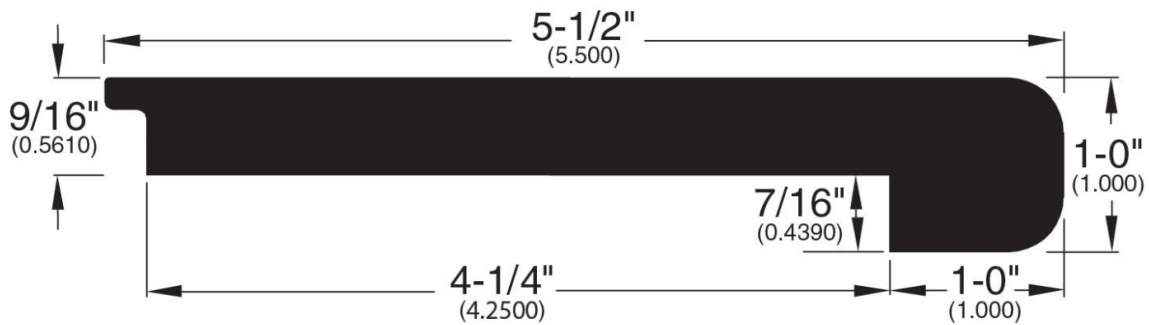

9/16" Flooring Profiles

Quarter Round (001)

T-Mold (002)

Base Shoe (024)

Threshold (011)

Square Nose (027)

Reducer Overlap (025)

Reducer (020)

Reducer (070)

Stair Nose Adjustable (058)

Wall Base (003)

Stair Nose Overlap (026)

9/16" Flooring Profiles

Stair Nose (071)

Stair Nose (021)

Stair Nose (154)