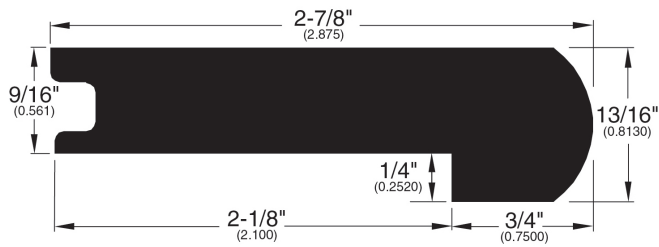

9/16" Flooring Profiles

Quarter Round (001)

T-Mold (002)

Base Shoe (024)

Threshold (011)

Square Nose (027)

Reducer Overlap (025)

Reducer (020)

Reducer (070)

Stair Nose Adjustable (058)

Wall Base (003)

Stair Nose Overlap (026)

9/16" Flooring Profiles

Stair Nose (071)

Stair Nose (021)

Stair Nose (154)