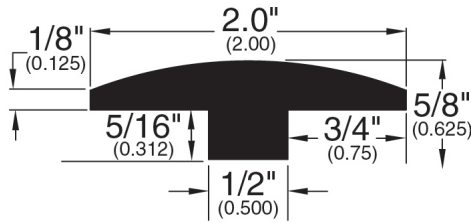

9/16" Flooring Profiles

Quarter Round (001)

T-Mold (002)

Base Shoe (024)

Threshold (011)

Square Nose (027)

Reducer Overlap (025)

Reducer (020)