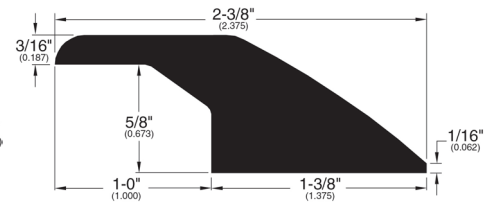

9/16" Flooring Profiles

Quarter Round (001)

T-Mold (002)

Base Shoe (024)

Threshold (011)

Square Nose (027)

Reducer Overlap (025)

Reducer (020)