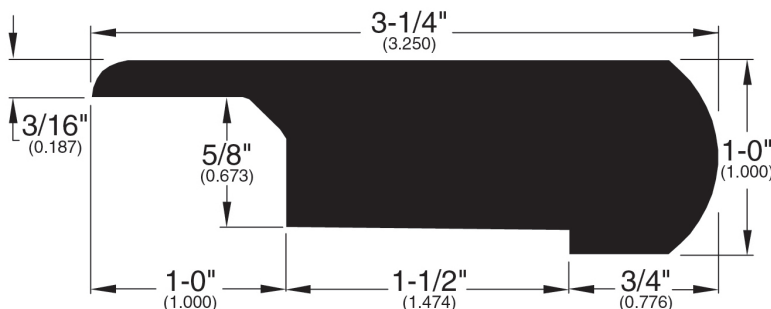

Stair Nose Overlap (026)