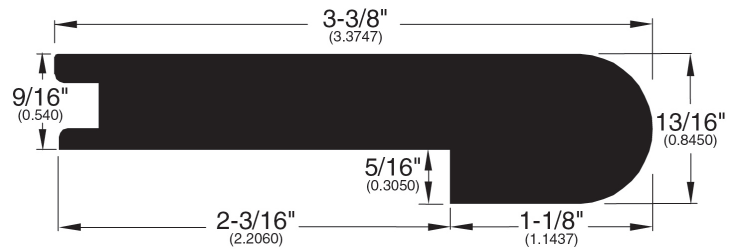

9/16" Flooring Profiles

Quarter Round (001)

T-Mold (002)

Base Shoe (024)

Threshold (011)

Square Nose (027)

Reducer Overlap (025)

Reducer (020)

Reducer (070)

Stair Nose Adjustable (058)

Wall Base (003)

Stair Nose Overlap (026)

9/16" Flooring Profiles

Stair Nose (071)

Stair Nose (021)

Stair Nose (154)