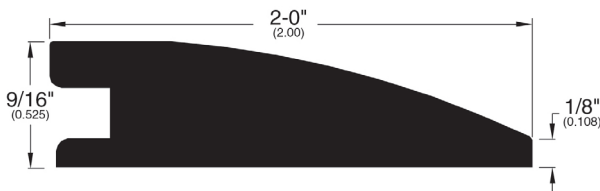

9/16" Flooring Profiles

Quarter Round (001)

T-Mold (002)

Base Shoe (024)

Threshold (011)

Square Nose (027)

Reducer Overlap (025)

Reducer (020)