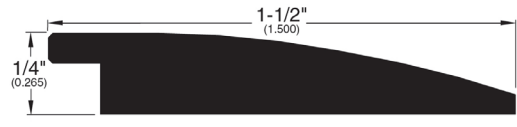

LVT/LVP Flooring Profiles

T-Mold (702)

T-Mold (002)

Square Nose (243)

Reducer (022)

Reducer Overlap (329)

Stair Nose Overlap (330)

Stair Nose Adjustable (058)