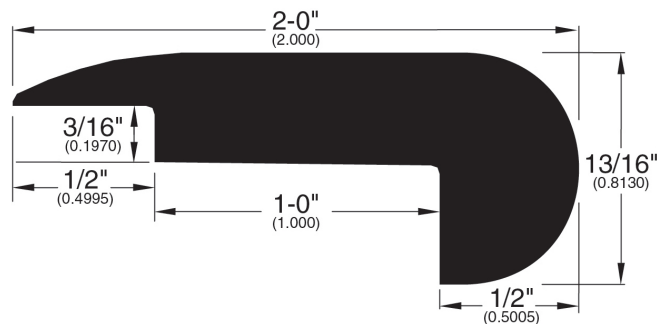

LVT/LVP Flooring Profiles

T-Mold (702)

T-Mold (002)

Square Nose (243)

Reducer (022)

Reducer Overlap (329)

Stair Nose Overlap (330)

Stair Nose Adjustable (058)

Stair Nose (121)

Quarter Round (001)

Wall Base (003)

Stair Nose (161)

Base Shoe (024)