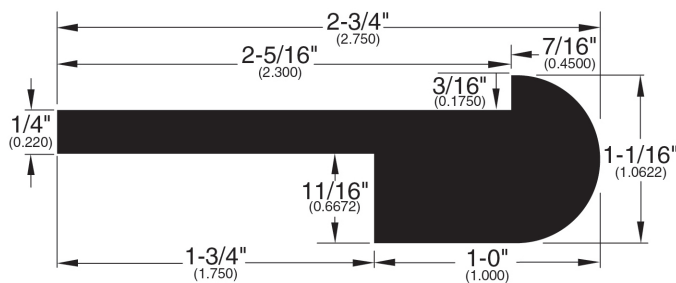

LVT/LVP Flooring Profiles

T-Mold (702)

T-Mold (002)

Square Nose (243)

Reducer (022)

Reducer Overlap (329)

Stair Nose Overlap (330)

Stair Nose Adjustable (058)

Stair Nose (121)

Quarter Round (001)

Wall Base (003)

Stair Nose (161)

Base Shoe (024)