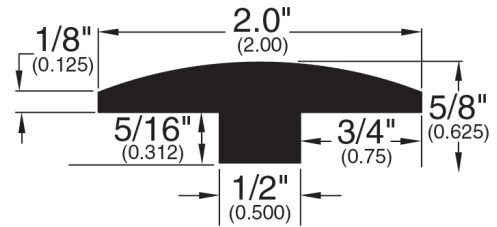

LVT/LVP Flooring Profiles

T-Mold (702)

T-Mold (002)

Square Nose (243)

Reducer (022)

Reducer Overlap (329)

Stair Nose Overlap (330)

Stair Nose Adjustable (058)