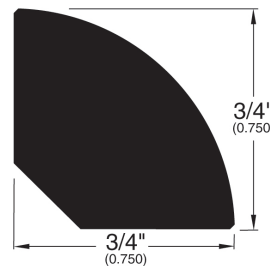

Quarter Round (001)