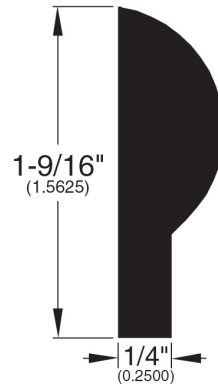

LVT/LVP Flooring Profiles

T-Mold (702)

T-Mold (002)

Square Nose (243)

Reducer (022)

Reducer Overlap (329)

Stair Nose Overlap (330)

Stair Nose Adjustable (058)

Stair Nose (121)

Quarter Round (001)

Wall Base (003)

Stair Nose (161)

Base Shoe (024)