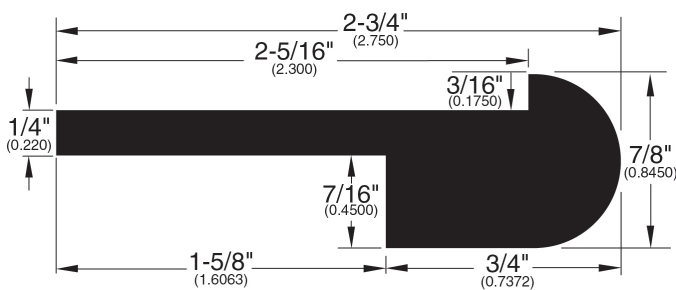

LVT/LVP Flooring Profiles

T-Mold (702)

T-Mold (002)

Square Nose (243)

Reducer (022)

Reducer Overlap (329)

Stair Nose Overlap (330)

Stair Nose Adjustable (058)

Stair Nose (121)

Quarter Round (001)

Wall Base (003)

Stair Nose (161)

Base Shoe (024)