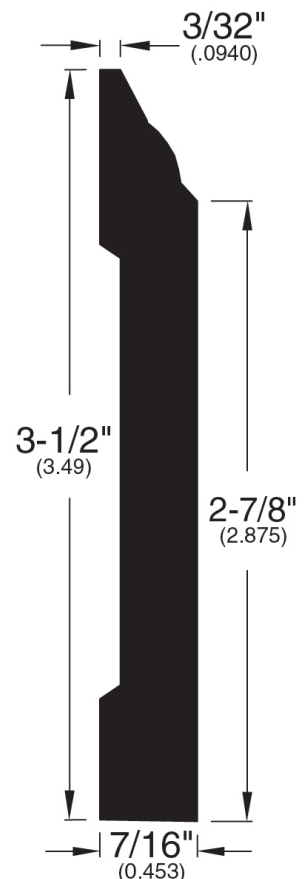

LVT/LVP Flooring Profiles

T-Mold (702)

T-Mold (002)

Square Nose (243)

Reducer (022)

Reducer Overlap (329)

Stair Nose Overlap (330)

Stair Nose Adjustable (058)

Stair Nose (121)

Quarter Round (001)

Wall Base (003)

Stair Nose (161)

Base Shoe (024)