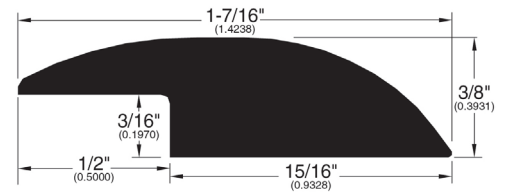

LVT/LVP Flooring Profiles

T-Mold (702)

T-Mold (002)

Square Nose (243)

Reducer (022)

Reducer Overlap (329)

Stair Nose Overlap (330)

Stair Nose Adjustable (058)