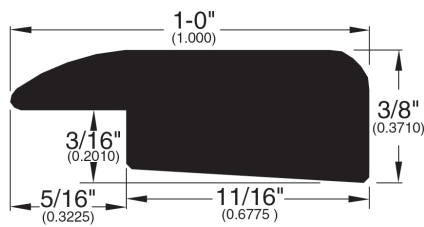

LVT/LVP Flooring Profiles

T-Mold (702)

T-Mold (002)

Square Nose (243)

Reducer (022)

Reducer Overlap (329)

Stair Nose Overlap (330)

Stair Nose Adjustable (058)