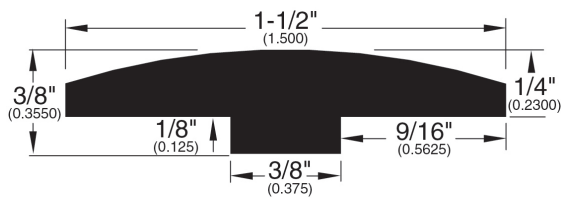

LVT/LVP Flooring Profiles

T-Mold (702)

T-Mold (002)

Square Nose (243)

Reducer (022)

Reducer Overlap (329)

Stair Nose Overlap (330)

Stair Nose Adjustable (058)