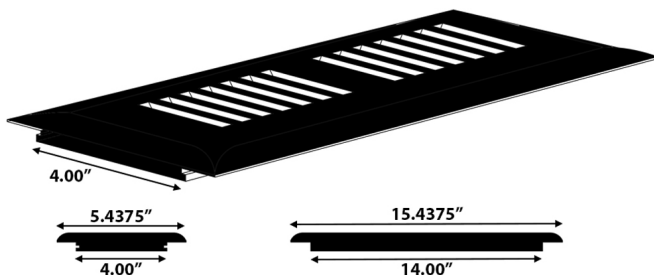

## Surface Vent Profiles

Surface Mount Vent  
2.5" x 10"

Surface Mount Vent  
2.5" x 12"

Surface Mount Vent  
2.5" x 14"

Surface Mount Vent  
4" x 8"

Surface Mount Vent  
4" x 10"

Surface Mount Vent  
4" x 12"

Surface Mount Vent  
4" x 14"

Surface Mount Vent  
6" x 10"