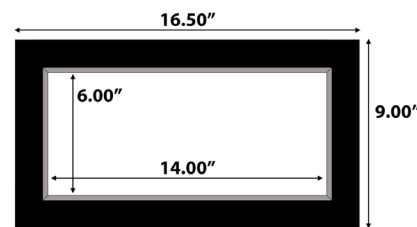

## Flush Vent Profiles

Flush Mount Vent  
2.5" x 10"

Flush Mount Vent  
2.5" x 12"

Flush Mount Vent  
2.5" x 14"

Flush Mount Vent  
4" x 8"

# Flush Vent Profiles

Flush Mount Vent  
4" x 10"

Flush Mount Vent  
4" x 12"

Flush Mount Vent  
4" x 14"

Flush Mount Vent  
6" x 10"

Flush Mount Vent  
6" x 12"

Flush Mount Vent  
6" x 14"