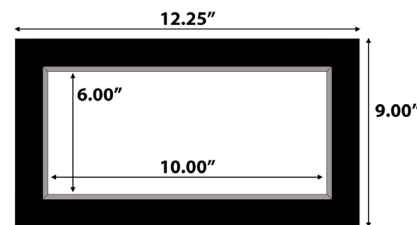

## Flush Vent Profiles

Flush Mount Vent  
2.5" x 10"

Flush Mount Vent  
2.5" x 12"

Flush Mount Vent  
2.5" x 14"

Flush Mount Vent  
4" x 8"

# Flush Vent Profiles

Flush Mount Vent  
4" x 10"

Flush Mount Vent  
4" x 12"

Flush Mount Vent  
4" x 14"

Flush Mount Vent  
6" x 10"

Flush Mount Vent  
6" x 12"

Flush Mount Vent  
6" x 14"