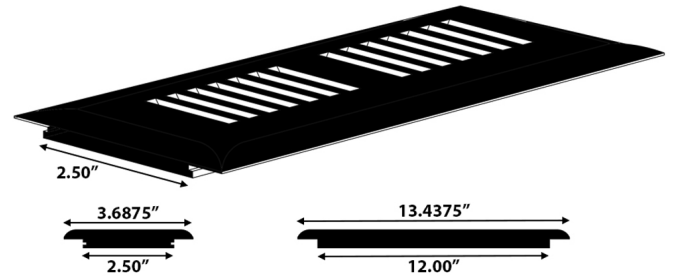

## Surface Vent Profiles

Surface Mount Vent  
2.5" x 10"

Surface Mount Vent  
2.5" x 12"

Surface Mount Vent  
2.5" x 14"

Surface Mount Vent  
4" x 8"

Surface Mount Vent  
4" x 10"

Surface Mount Vent  
4" x 12"

Surface Mount Vent  
4" x 14"

Surface Mount Vent  
6" x 10"