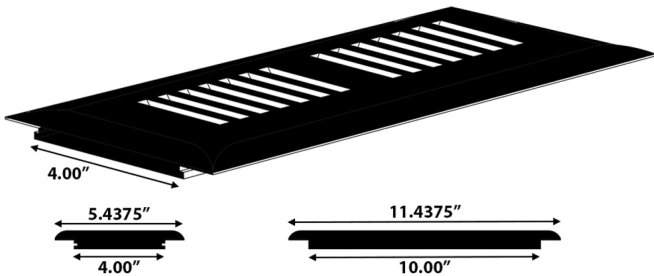

## Surface Vent Profiles

Surface Mount Vent  
2.5" x 10"

Surface Mount Vent  
2.5" x 12"

Surface Mount Vent  
2.5" x 14"

Surface Mount Vent  
4" x 8"

Surface Mount Vent  
4" x 10"

Surface Mount Vent  
4" x 12"

Surface Mount Vent  
4" x 14"

Surface Mount Vent  
6" x 10"