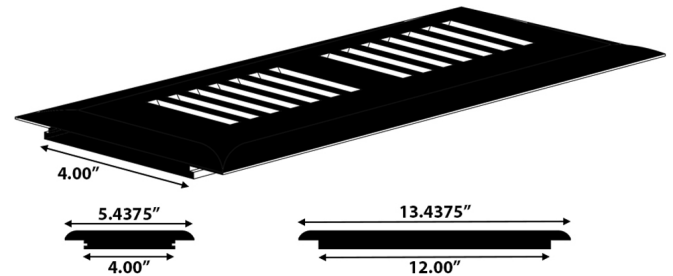

## Surface Vent Profiles

Surface Mount Vent  
2.5" x 10"

Surface Mount Vent  
2.5" x 12"

Surface Mount Vent  
2.5" x 14"

Surface Mount Vent  
4" x 8"

Surface Mount Vent  
4" x 10"

Surface Mount Vent  
4" x 12"

Surface Mount Vent  
4" x 14"

Surface Mount Vent  
6" x 10"