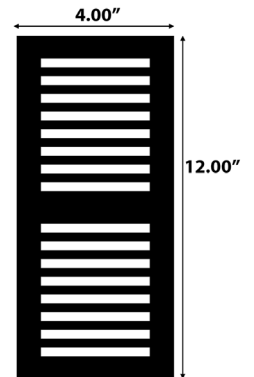

## Flush Vent Profiles

Flush Mount Vent  
2.5" x 10"

Flush Mount Vent  
2.5" x 12"

Flush Mount Vent  
2.5" x 14"

Flush Mount Vent  
4" x 8"

# Flush Vent Profiles

Flush Mount Vent  
4" x 10"

Flush Mount Vent  
4" x 12"

Flush Mount Vent  
4" x 14"

Flush Mount Vent  
6" x 10"

Flush Mount Vent  
6" x 12"

Flush Mount Vent  
6" x 14"