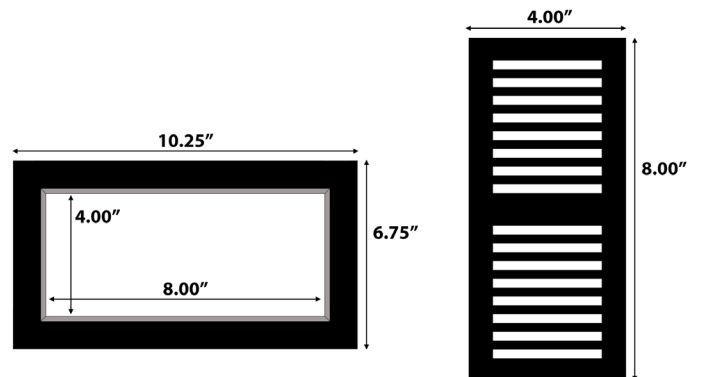

## Flush Vent Profiles

Flush Mount Vent  
2.5" x 10"

Flush Mount Vent  
2.5" x 12"

Flush Mount Vent  
2.5" x 14"

Flush Mount Vent  
4" x 8"

# Flush Vent Profiles

Flush Mount Vent  
4" x 10"

Flush Mount Vent  
4" x 12"

Flush Mount Vent  
4" x 14"

Flush Mount Vent  
6" x 10"

Flush Mount Vent  
6" x 12"

Flush Mount Vent  
6" x 14"