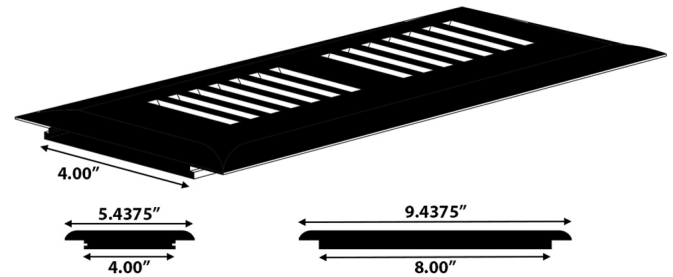

## Surface Vent Profiles

Surface Mount Vent  
2.5" x 10"

Surface Mount Vent  
2.5" x 12"

Surface Mount Vent  
2.5" x 14"

Surface Mount Vent  
4" x 8"

Surface Mount Vent  
4" x 10"

Surface Mount Vent  
4" x 12"

Surface Mount Vent  
4" x 14"

Surface Mount Vent  
6" x 10"