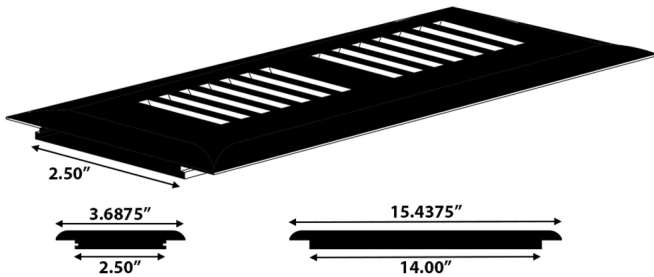

## Surface Vent Profiles

Surface Mount Vent  
2.5" x 10"

Surface Mount Vent  
2.5" x 12"

Surface Mount Vent  
2.5" x 14"

Surface Mount Vent  
4" x 8"

Surface Mount Vent  
4" x 10"

Surface Mount Vent  
4" x 12"

Surface Mount Vent  
4" x 14"

Surface Mount Vent  
6" x 10"