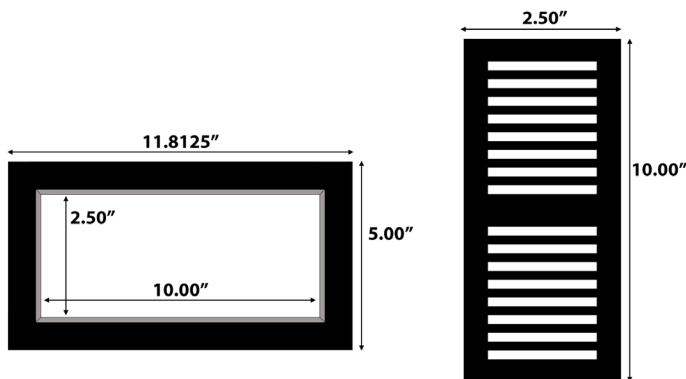

## Surface Vent Profiles

Surface Mount Vent  
6" x 12"

Surface Mount Vent  
6" x 14"

## Flush Vent Profiles

Flush Mount Vent  
2.5" x 10"

Flush Mount Vent  
2.5" x 12"

Flush Mount Vent  
2.5" x 14"

Flush Mount Vent  
4" x 8"