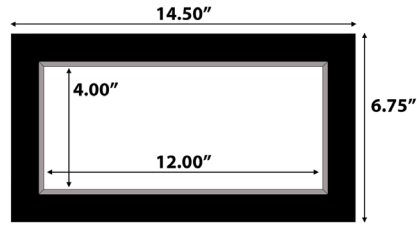

## Flush Vent Profiles

Flush Mount Vent  
2.5" x 10"

Flush Mount Vent  
2.5" x 12"

Flush Mount Vent  
2.5" x 14"

Flush Mount Vent  
4" x 8"

# Flush Vent Profiles

Flush Mount Vent  
4" x 10"

Flush Mount Vent  
4" x 12"

Flush Mount Vent  
4" x 14"

Flush Mount Vent  
6" x 10"

Flush Mount Vent  
6" x 12"

Flush Mount Vent  
6" x 14"