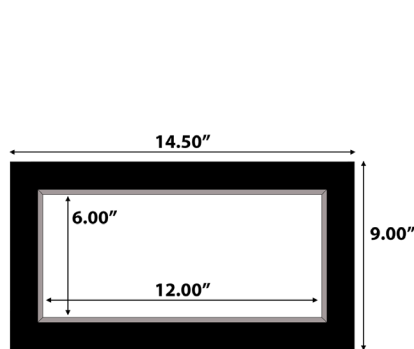

## Flush Vent Profiles

Flush Mount Vent  
2.5" x 10"

Flush Mount Vent  
2.5" x 12"

Flush Mount Vent  
2.5" x 14"

Flush Mount Vent  
4" x 8"

# Flush Vent Profiles

Flush Mount Vent  
4" x 10"

Flush Mount Vent  
4" x 12"

Flush Mount Vent  
4" x 14"

Flush Mount Vent  
6" x 10"

Flush Mount Vent  
6" x 12"

Flush Mount Vent  
6" x 14"