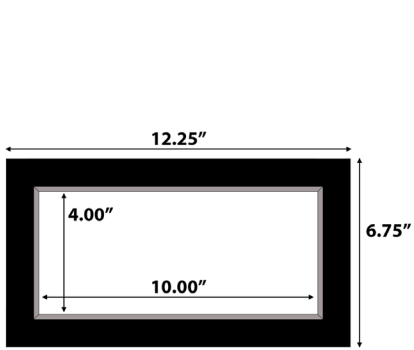

## Flush Vent Profiles

Flush Mount Vent  
2.5" x 10"

Flush Mount Vent  
2.5" x 12"

Flush Mount Vent  
2.5" x 14"

Flush Mount Vent  
4" x 8"

# Flush Vent Profiles

Flush Mount Vent  
4" x 10"

Flush Mount Vent  
4" x 12"

Flush Mount Vent  
4" x 14"

Flush Mount Vent  
6" x 10"

Flush Mount Vent  
6" x 12"

Flush Mount Vent  
6" x 14"