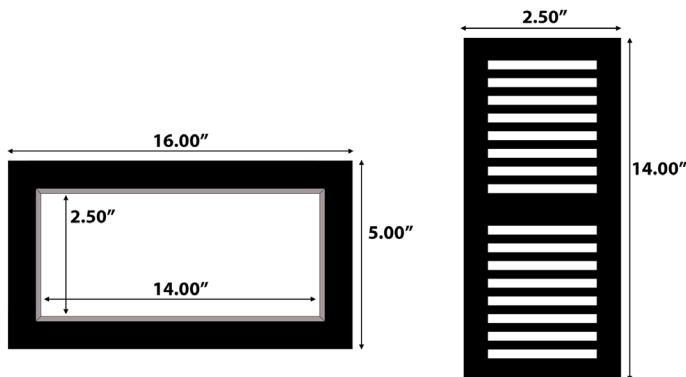

## Surface Vent Profiles

Surface Mount Vent  
6" x 12"

Surface Mount Vent  
6" x 14"

## Flush Vent Profiles

Flush Mount Vent  
2.5" x 10"

Flush Mount Vent  
2.5" x 12"

Flush Mount Vent  
2.5" x 14"

Flush Mount Vent  
4" x 8"