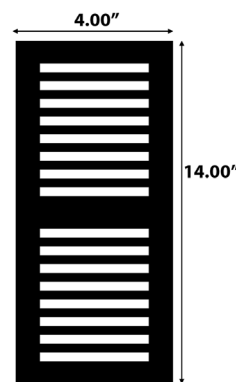

## Flush Vent Profiles

Flush Mount Vent  
2.5" x 10"

Flush Mount Vent  
2.5" x 12"

Flush Mount Vent  
2.5" x 14"

Flush Mount Vent  
4" x 8"

# Flush Vent Profiles

Flush Mount Vent  
4" x 10"

Flush Mount Vent  
4" x 12"

Flush Mount Vent  
4" x 14"

Flush Mount Vent  
6" x 10"

Flush Mount Vent  
6" x 12"

Flush Mount Vent  
6" x 14"