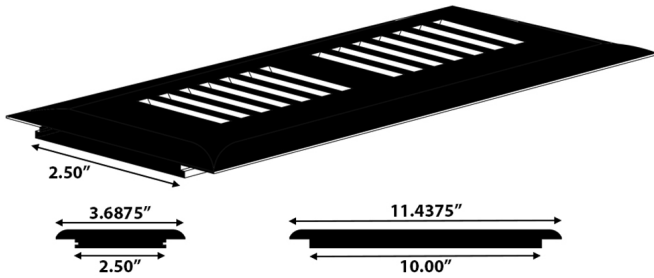

## Surface Vent Profiles

Surface Mount Vent  
2.5" x 10"

Surface Mount Vent  
2.5" x 12"

Surface Mount Vent  
2.5" x 14"

Surface Mount Vent  
4" x 8"

Surface Mount Vent  
4" x 10"

Surface Mount Vent  
4" x 12"

Surface Mount Vent  
4" x 14"

Surface Mount Vent  
6" x 10"