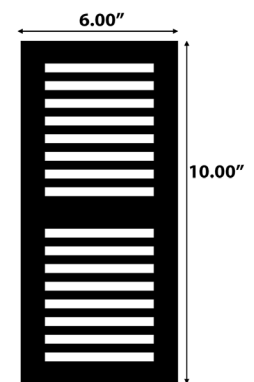

## Flush Vent Profiles

Flush Mount Vent  
2.5" x 10"

Flush Mount Vent  
2.5" x 12"

Flush Mount Vent  
2.5" x 14"

Flush Mount Vent  
4" x 8"

# Flush Vent Profiles

Flush Mount Vent  
4" x 10"

Flush Mount Vent  
4" x 12"

Flush Mount Vent  
4" x 14"

Flush Mount Vent  
6" x 10"

Flush Mount Vent  
6" x 12"

Flush Mount Vent  
6" x 14"