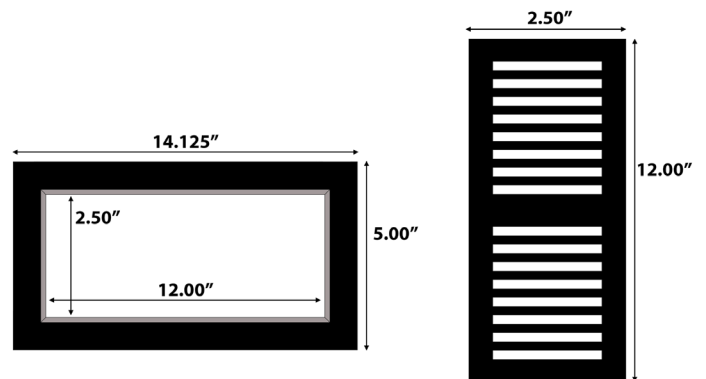

## Surface Vent Profiles

Surface Mount Vent  
6" x 12"

Surface Mount Vent  
6" x 14"

## Flush Vent Profiles

Flush Mount Vent  
2.5" x 10"

Flush Mount Vent  
2.5" x 12"

Flush Mount Vent  
2.5" x 14"

Flush Mount Vent  
4" x 8"