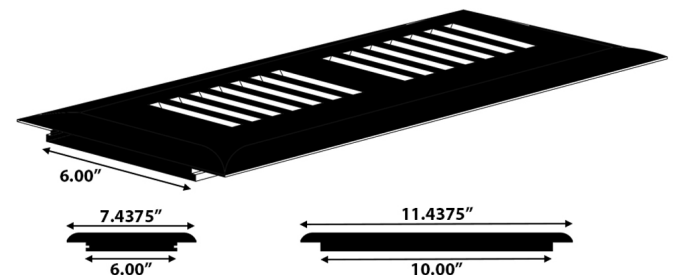

## Surface Vent Profiles

Surface Mount Vent  
2.5" x 10"

Surface Mount Vent  
2.5" x 12"

Surface Mount Vent  
2.5" x 14"

Surface Mount Vent  
4" x 8"

Surface Mount Vent  
4" x 10"

Surface Mount Vent  
4" x 12"

Surface Mount Vent  
4" x 14"

Surface Mount Vent  
6" x 10"