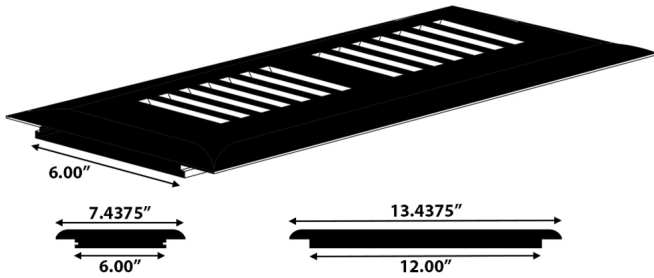

Surface Vent Profiles

Surface Mount Vent
6" x 12"