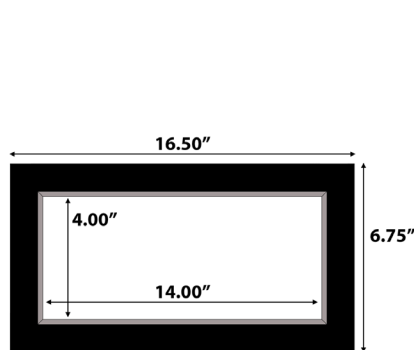

## Flush Vent Profiles

Flush Mount Vent  
2.5" x 10"

Flush Mount Vent  
2.5" x 12"

Flush Mount Vent  
2.5" x 14"

Flush Mount Vent  
4" x 8"

# Flush Vent Profiles

Flush Mount Vent  
4" x 10"

Flush Mount Vent  
4" x 12"

Flush Mount Vent  
4" x 14"

Flush Mount Vent  
6" x 10"

Flush Mount Vent  
6" x 12"

Flush Mount Vent  
6" x 14"